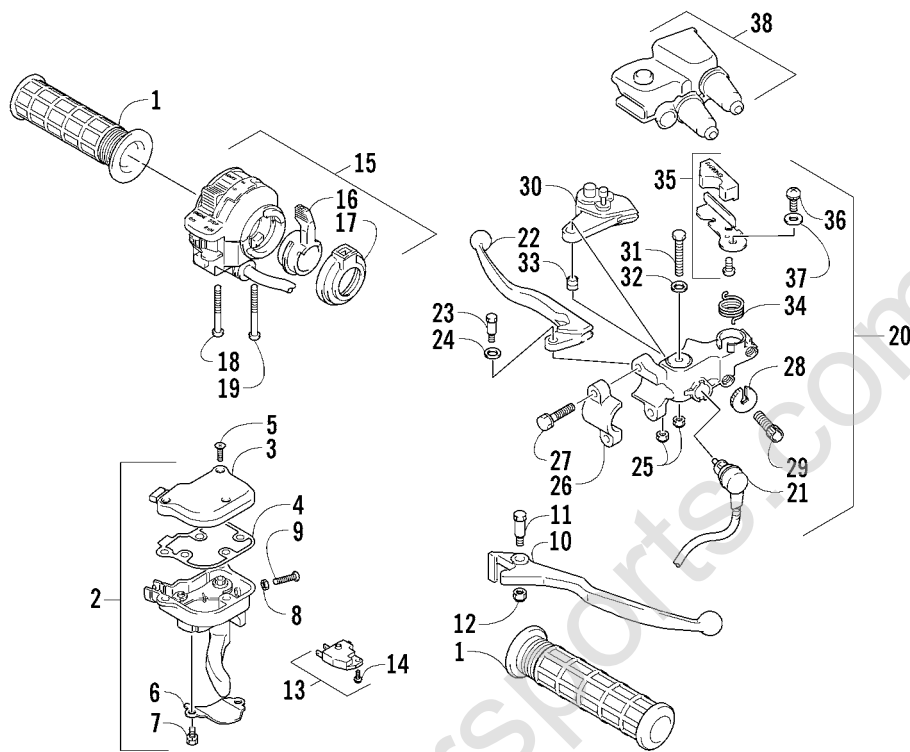

CONTROLS

0739-243

Ref.	Part No.	Qty.	Description	Ref.	Part No.	Qty.	Description
1	3405-037	2	Grip, Handlebar	20	3446-419	1	Lever, Clutch - Assembly (inc. 21-37)
2	3405-042	1	Case, Throttle (inc. 3-9)	21	3409-041	1	● Switch, Clutch
3	3405-035	1	● Cap	22	3402-964	1	● Lever
4	3423-582	1	● Gasket	23	3423-751	1	● Bolt, Pivot
5	3423-581	3	● Screw	24	3423-746	1	● Washer
6	3405-036	1	● Holder	25	3423-623	2	● Nut
7	3423-580	2	● Bolt	26	3502-025	1	● Holder
8	3004-853	1	● Nut	27	3004-507	2	● Bolt
9	1691-018	1	● Screw	28	3402-963	2	● Nut, Adjuster
10	3402-886	1	Lever, Front Brake	29	3423-749	2	● Bolt, Adjuster
11	3423-583	1	Bolt, Pivot	30	3402-968	1	● Lock, Parking Brake
12	3423-748	1	Nut	31	3423-745	1	● Bolt, Parking Brake Lock
13	3409-037	1	Switch, Stop (inc. 14)	32	3423-747	1	● Washer
14	3423-750	1	● Screw	33	3402-965	1	● Spacer
15	3509-010	1	Switch, Control - Assembly (inc. 16-19)	34	3402-966	1	● Spring, Return
16	3409-009	1	● Lever, Choke	35	3402-967	1	● Knob, Parking Brake Lock
17	3409-010	1	● Cover, Choke	36	3423-753	1	● Screw, Parking Brake Lock Knob
18	3423-196	1	● Screw	37	3423-752	1	● Washer
19	3423-197	1	● Screw	38	3406-019	1	Cover, Clutch Lever