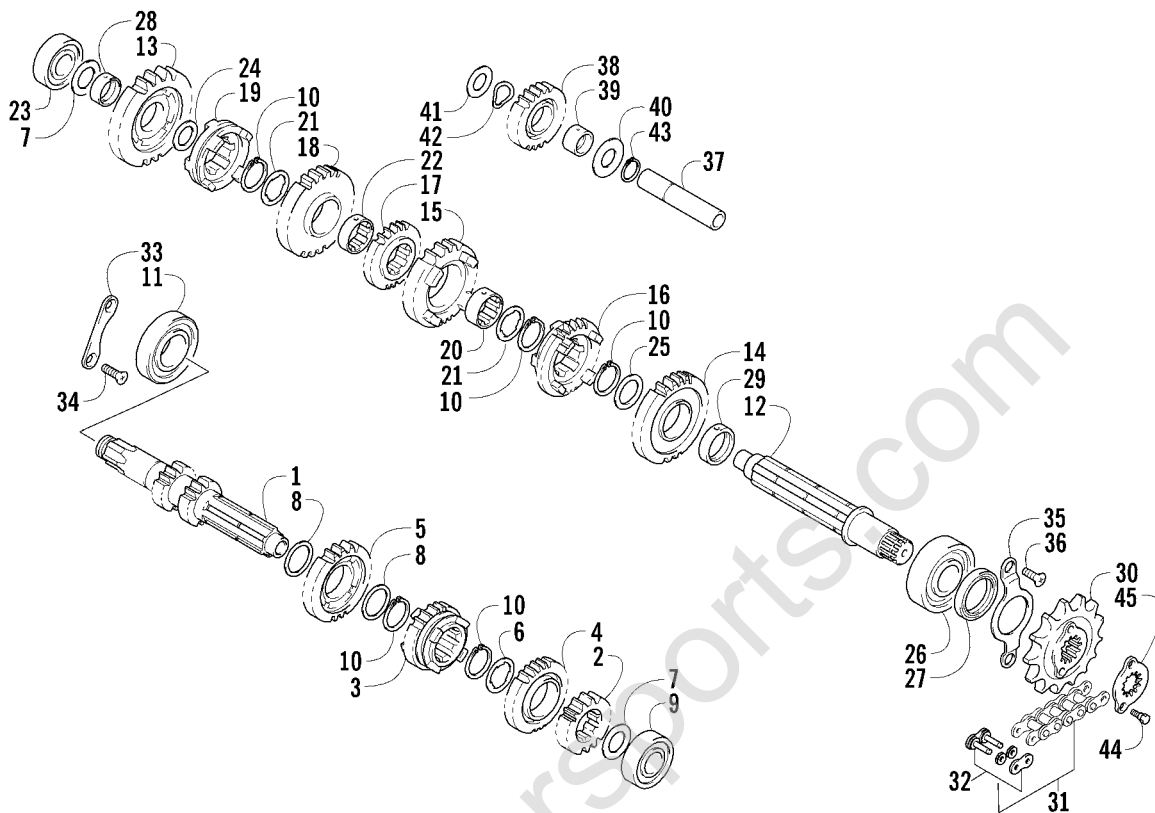

## CYLINDER HEAD COVER

0739-186

Ref.	Part No.	Qty.	Description	Ref.	Part No.	Qty.	Description
1	3423-646	2	Bolt	4	3423-560	1	Cushion
2	3423-680	2	Washer	5	3403-016	1	Cover, Cylinder Head
3	3423-647	1	Bolt	6	3402-843	1	Gasket

## CAM CHAIN ASSEMBLY

0739-210

Ref.	Part No.	Qty.	Description	Ref.	Part No.	Qty.	Description
1	3502-032	1	Chain, Camshaft Drive	8	3402-850	1	● Gasket
2	3402-848	1	Guide, Cam Chain - No. 1	9	3402-933	1	● Plug
3	3402-930	1	Guide, Cam Chain - No. 2	10	3402-932	1	● Spring
4	3402-849	1	Tensioner, Cam Chain	11	3402-137	1	Gasket, Adjuster
5	3423-561	1	Bolt	12	3004-475	2	Bolt
6	3423-142	1	Washer	13	3402-929	1	Retainer, Cam Chain Guide No.1
7	3502-019	1	Adjuster, Tensioner - Assembly (inc. 8-10)	14	3423-018	1	Screw

## CLUTCH ASSEMBLY

0739-225

Ref.	Part No.	Qty.	Description	Ref.	Part No.	Qty.	Description
1	3402-939	1	Gear, Primary Driven	14	3423-688	1	Washer, Lock
2	3423-619	1	Washer	15	3446-394	1	Rod, Clutch Push
3	3402-940	1	Spacer, Primary Driven Gear	16	3402-941	1	Retainer, Clutch Release Oil Seal
4	3446-392	1	Hub, Sleeve	17	3446-395	1	Pin, Clutch Release
5	3446-359	7	Plate, Drive - No. 1	18	3446-396	1	Camshaft, Clutch Release
6	3446-360	1	Plate, Drive - No. 2	19	3446-361	1	Arm, Clutch Release
7	3446-007	7	Plate, Driven	20	3423-765	1	Washer, Clutch Release
8	3446-393	1	Disc, Pressure	21	3402-972	1	Bearing, Clutch Release - Lower
9	3423-577	6	Spring	22	3402-973	1	Bearing, Clutch Release - Upper
10	3004-484	6	Bolt	23	3402-974	1	Seal, Clutch Release Arm
11	3423-578	6	Washer	24	3423-328	1	Bolt, Clutch Release Arm
12	3402-043	1	Bearing, Pressure Disc	25	3402-890	1	Stopper, Clutch Release Camshaft
13	3423-254	1	Nut				