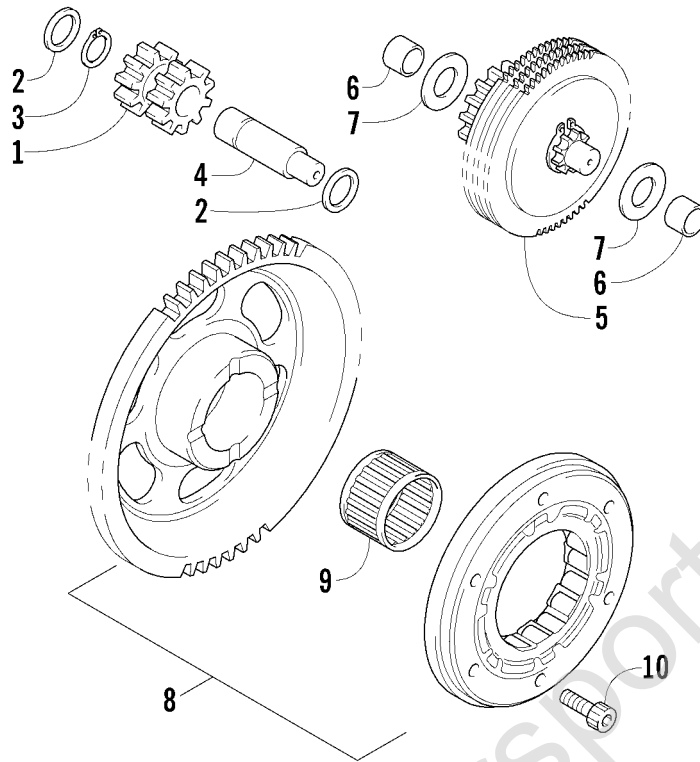

## CRANKCASE COVER ASSEMBLY

0739-206

Ref.	Part No.	Qty.	Description	Ref.	Part No.	Qty.	Description
1	3403-017	1	Cover, Clutch	14	3409-042	1	Cover, Magneto
2	3446-357	1	Gasket, Clutch Cover	15	3409-023	1	Gasket, Magneto Cover
3	3423-540	1	Plug, Oil Gallery	16	3402-898	1	Plug, Crank Hole
4	3402-436	1	Gasket, Oil Gallery Plug	17	3423-061	1	O-Ring
5	3423-610	4	Pin	18	3402-012	1	Gasket
6	3423-162	16	Bolt	19	3423-111	1	Plug
7	3003-290	2	Gasket	20	3409-022	1	Cover, Starter Idle Gear
8	3423-098	4	Bolt	21	3423-713	1	O-Ring
9	3423-112	1	Plug, Oil Gallery	22	3423-328	3	Bolt
10	3402-011	1	Gasket	23	3435-098	1	Cover, Engine Sprocket
11	3423-705	1	Plug, Oil Gallery	24	3006-094	2	Bolt
12	3004-339	1	Bolt, Oil Level	25	3423-672	2	Washer
13	3402-009	1	Gasket	26	3402-962	1	Plate, Chain Guide

## CRANKSHAFT ASSEMBLY

0739-207

Ref.	Part No.	Qty.	Description	Ref.	Part No.	Qty.	Description
1	3502-029	1	Crankshaft Assembly (inc. 2-6)	12	3004-552	1	Screw
2	3502-012	1	● Rod, Connecting	13	3502-030	1	Sprocket, Cam Chain Drive
3	3502-014	1	● Pin	14	3406-140	1	Gear, Primary Drive
4	3406-139	1	● Bearing	15	3423-253	1	Nut
5	3402-922	1	● Crankshaft - Right	16	3423-684	1	Washer
6	3402-923	1	● Crankshaft - Left	17	3006-890	1	Key, Gear
7	3402-926	1	Gear, Balancer Drive	18	3402-846	1	Piston
8	3423-047	1	Pin	19	3502-011	1	Ring Set, Piston
9	3402-904	2	Bearing	20	3402-847	1	Pin, Piston
10	3402-910	1	Seal, Oil - Right	21	3003-439	2	Circlip
11	3402-952	1	Retainer, Oil Seal - Right				