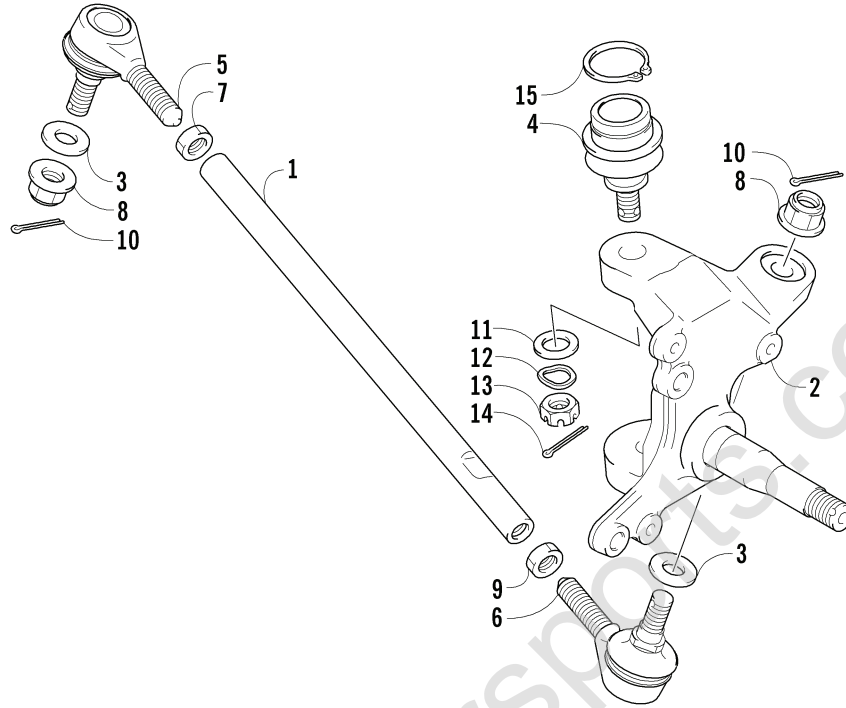

## HANDLEBAR ASSEMBLY

0739-241

Ref.	Part No.	Qty.	Description	Ref.	Part No.	Qty.	Description
1	3405-024	1	Handlebar	14	3487-006	1	Cable, Throttle
2	3405-041	1	Cover, Steering Head	15	3445-038	1	Cable, Starter Plunger
3	3423-735	2	Clip	16	3423-714	1	Washer
4	3405-032	1	Bracket, Mounting - Right	17	3406-113	1	Guide, Cable
5	3405-033	1	Bracket, Mounting - Left	18	3423-627	2	Bolt
6	3405-026	2	Balancer Set, Handlebar (inc. 7-12)	19	3487-004	1	Cable, Parking Brake
7	3423-660	2	● Screw	20	3406-114	1	Guide, Parking Brake Cable
8	3405-029	2	● Expander	21	3423-730	1	Clamp
9	3423-672	2	● Washer	22	3406-115	1	Stopper, Cable
10	3405-030	2	● Expander	23	3423-780	1	Clamp
11	3405-031	2	● Spacer	24	3423-729	1	Clamp
12	3423-668	2	● Nut	25	3008-044	3	Clamp, Cable
13	3487-005	1	Cable, Clutch				

## REVERSE LOCK ASSEMBLY

0740-398

Ref.	Part No.	Qty.	Description	Ref.	Part No.	Qty.	Description
1	3502-026	1	Knob, Reverse Lock - Assembly	5	3406-020	1	Bracket, Knob
2	3423-605	1	Screw	6	3423-734	2	Clip
3	3423-603	1	Screw	7	3406-150	1	Bracket, Reverse Cable
4	3006-700	1	Nut	8	3423-604	1	Bolt

## TIE ROD ASSEMBLY

0740-391

Ref.	Part No.	Qty.	Description	Ref.	Part No.	Qty.	Description
1	3405-009	2	Tie Rod	8	3423-620	4	Nut
2	3405-043	1	Knuckle, Steering - Right	9	3423-664	2	Nut, Tie Rod - Left
	3405-044	1	Knuckle, Steering - Left	10	3423-607	4	Pin, Cotter
3	3423-681	4	Washer, Rod End Lock	11	3004-417	4	Washer
4	3405-045	2	End, Knuckle - Upper	12	3423-681	4	Washer, Wave
5	3405-007	2	Ball Joint - Right	13	3423-620	4	Nut
6	3405-008	2	Ball Joint - Left	14	3423-607	4	Pin, Cotter
7	3423-665	2	Nut, Tie Rod - Right	15	3423-193	2	Circlip