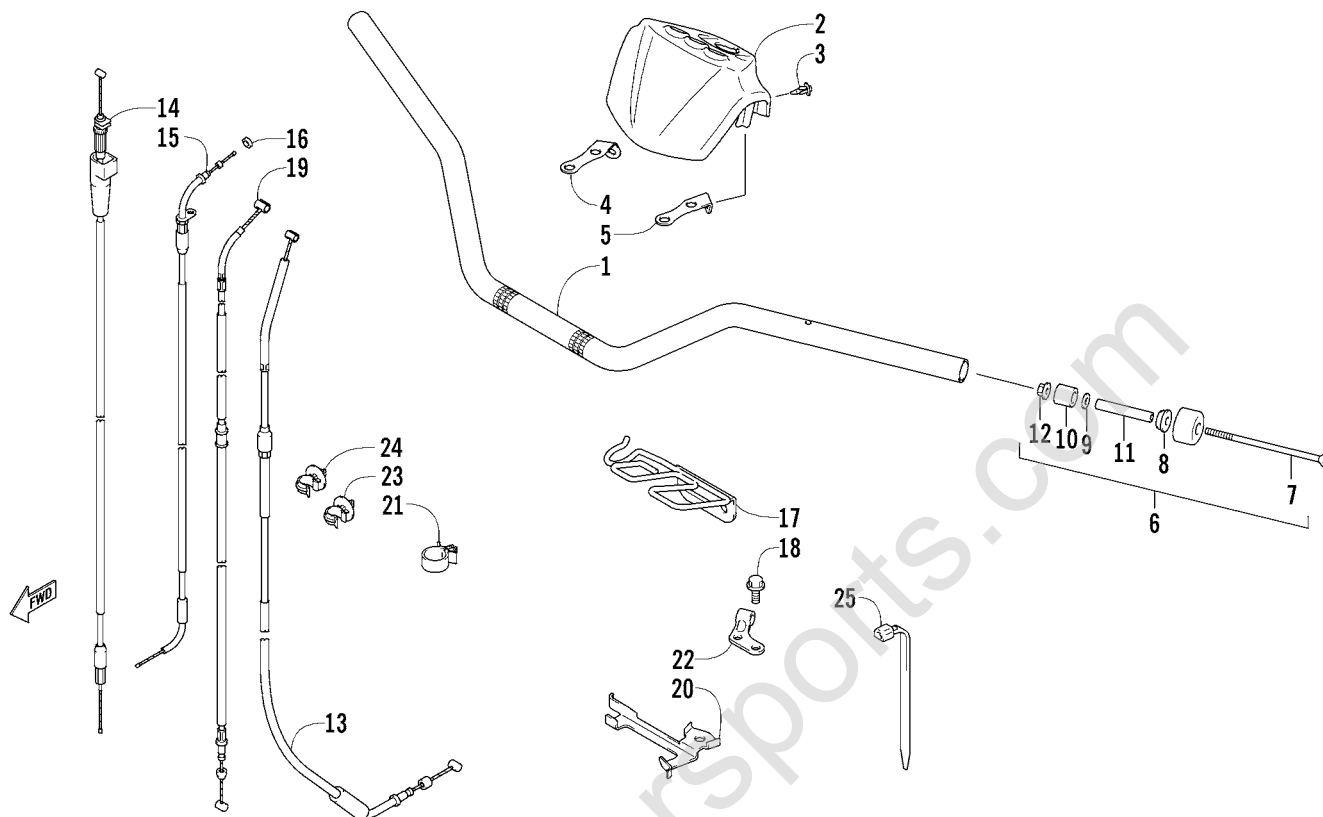

HANDLEBAR ASSEMBLY

0739-241

Ref.	Part No.	Qty.	Description	Ref.	Part No.	Qty.	Description
1	3405-024	1	Handlebar	14	3487-006	1	Cable, Throttle
2	3405-041	1	Cover, Steering Head	15	3445-038	1	Cable, Starter Plunger
3	3423-735	2	Clip	16	3423-714	1	Washer
4	3405-032	1	Bracket, Mounting - Right	17	3406-113	1	Guide, Cable
5	3405-033	1	Bracket, Mounting - Left	18	3423-627	2	Bolt
6	3405-026	2	Balancer Set, Handlebar (inc. 7-12)	19	3487-004	1	Cable, Parking Brake
7	3423-660	2	● Screw	20	3406-114	1	Guide, Parking Brake Cable
8	3405-029	2	● Expander	21	3423-730	1	Clamp
9	3423-672	2	● Washer	22	3406-115	1	Stopper, Cable
10	3405-030	2	● Expander	23	3423-780	1	Clamp
11	3405-031	2	● Spacer	24	3423-729	1	Clamp
12	3423-668	2	● Nut	25	3008-044	3	Clamp, Cable
13	3487-005	1	Cable, Clutch