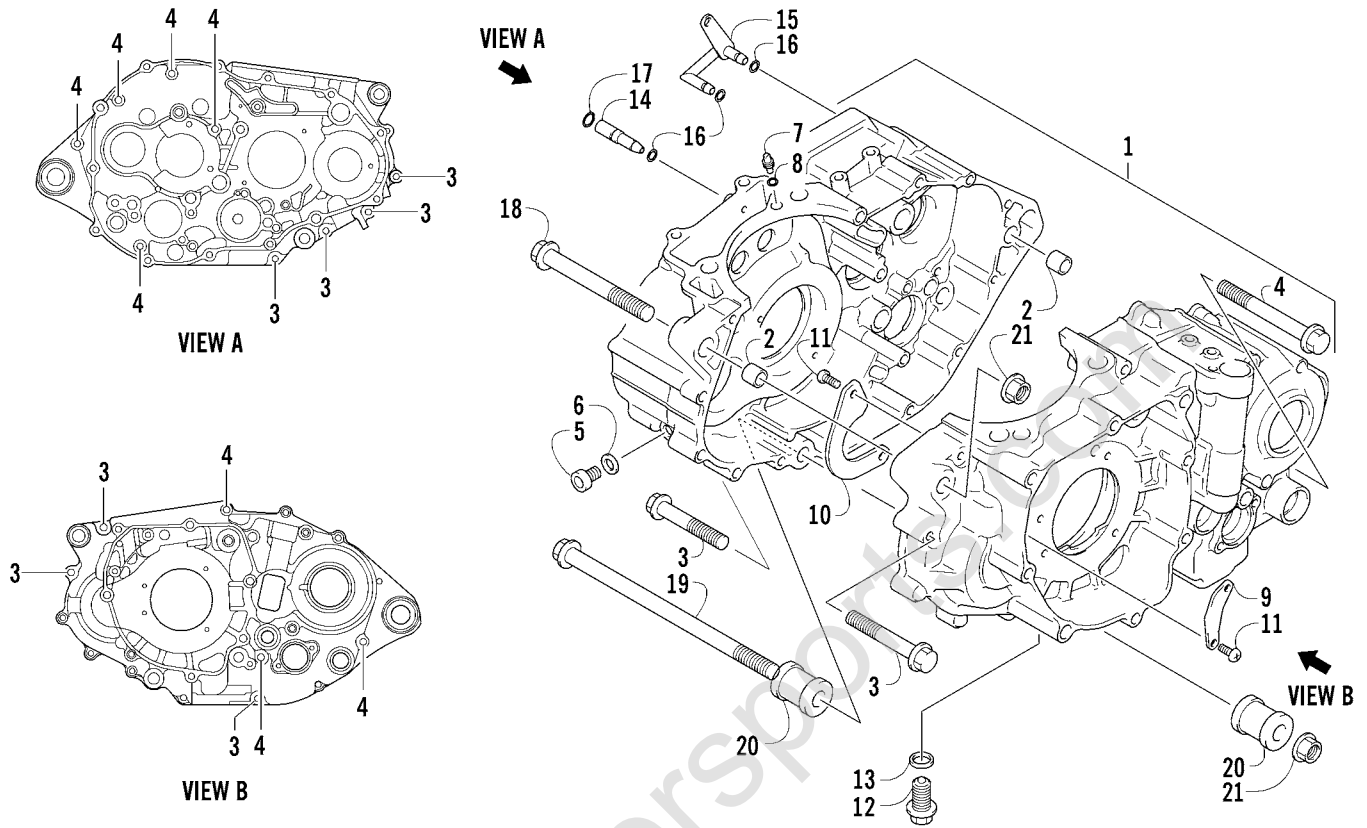

CRANKCASE ASSEMBLY

ELT400K (Complete Engine p/n 0462-039)

0739-188

Ref.	Part No.	Qty.	Description	Ref.	Part No.	Qty.	Description
1	3502-028	1	Crankcase Set (inc. 2-11)	12	3402-897	1	Plug, Oil Drain
2	3423-088	2	● Pin, Dowel	13	3402-011	1	Gasket
3	3423-098	7	● Bolt	14	3446-391	1	Pipe, Oil - Inner - No. 1
4	3423-097	8	● Bolt	15	3446-356	1	Pipe, Oil - Inner - No. 2
5	3423-706	1	● Plug, Oil Gallery	16	3423-709	3	O-Ring
6	3402-894	1	● Gasket	17	3423-710	1	O-Ring
7	3402-918	1	● Jet, Oil Gallery	18	3005-514	1	Bolt
8	3423-051	1	● O-Ring	19	3423-391	1	Bolt
9	3402-919	1	● Separator, Oil - No. 1	20	3423-737	2	Spacer, Engine Mounting
10	3402-920	1	● Separator, Oil - No. 2	21	3423-457	2	Nut
11	3423-435	4	● Screw, Separator