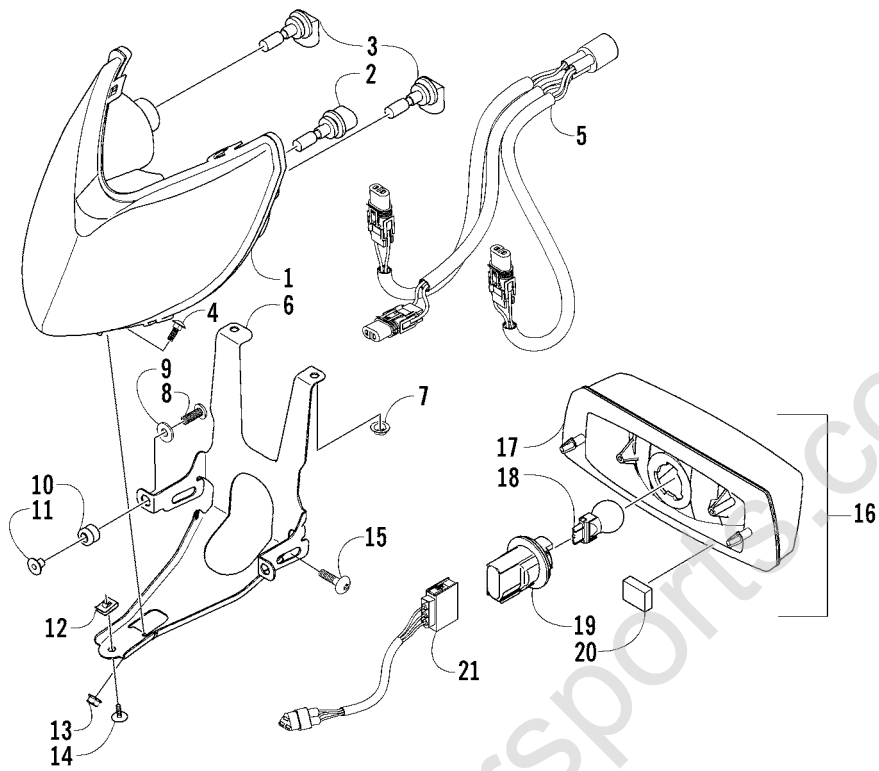

## HEADLIGHT AND TAILLIGHT ASSEMBLIES

0739-273

Ref.	Part No.	Qty.	Description	Ref.	Part No.	Qty.	Description
1	0509-023	1	Housing, Headlight	12	0423-060	1	Clip, Tinerman
2	0609-252	1	Bulb, Headlight - Low Beam	13	8424-502	1	Nut, Lock
3	0409-055	2	Bulb, Headlight - High Beam	14	0623-301	1	Screw, Self-Tapping
4	0423-488	1	Bolt, Carriage	15	8408-616	2	Screw, Cap
5	0486-146	1	Harness, Adapter - Headlight	16	0509-022	1	Taillight Assembly (inc. 17-19)
6	1406-480	1	Bracket, Mounting - Headlight	17	0509-025	1	● Housing, Taillight
7	0423-357	2	Nut - Stamped	18	0409-056	1	● Bulb, Taillight
8	0423-501	2	Screw, Self-Tapping	19	0409-057	1	● Socket, Taillight
9	0123-802	2	Washer	20	1406-790	4	Pad, Taillight
10	0423-447	2	Grommet	21	0486-138	1	Harness, Adapter - Taillight
11	0423-487	2	Washer, Shoulder				