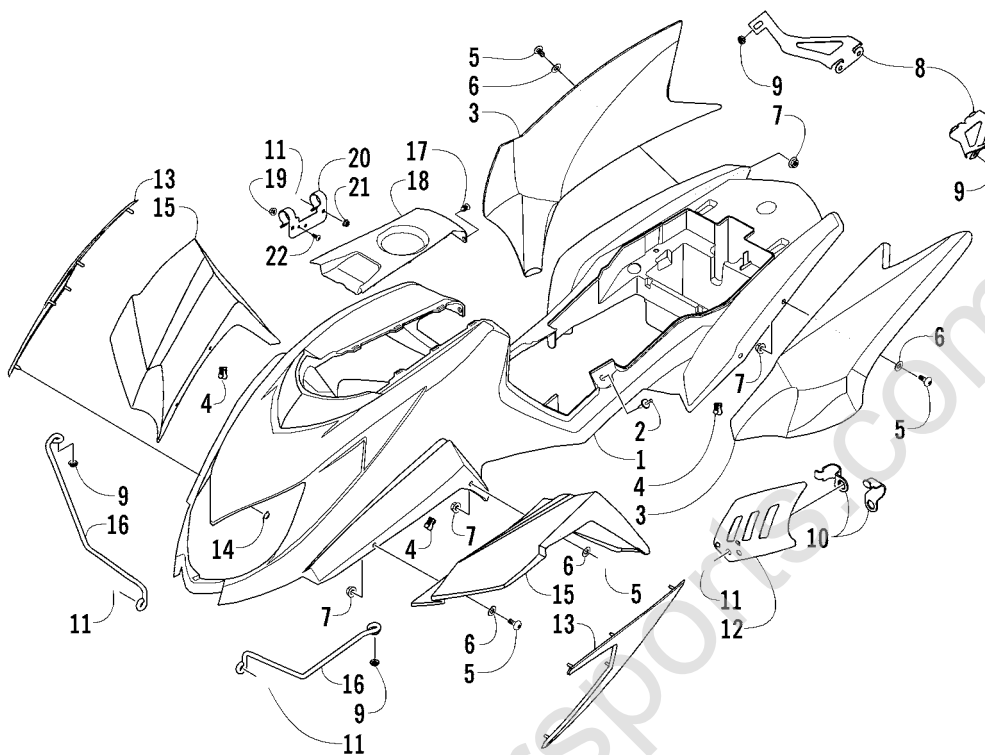

BODY PANEL ASSEMBLY

0740-380

Ref.	Part No.	Qty.	Description	Ref.	Part No.	Qty.	Description
1	1406-445	1	Panel, Body - Red	1406-489	1	Panel, Trim - Left - Red (Black-Red)	
	1406-486	1	Panel, Body - Black (Black-Red/Black-Cat Green)	1406-490	1	Panel, Trim - Right - Cat Green (Black-Cat Green)	
	<u>2406-126</u>	1	Panel, Body - TS Orange (Tony Stewart Edition)	1406-491	1	Panel, Trim - Left - Cat Green (Black-Cat Green)	
2	0423-494	2	Rivet, Reinstallable	14	0423-489	10	Nut, Stamped
3	1406-451	1	Fender, Rear - Right - Red	15	1406-449	1	Fender, Front - Right - Red
	1406-452	1	Fender, Rear - Left - Red	1406-450	1	Fender, Front - Left - Red	
	1406-494	1	Fender, Rear - Right - Cat Green (Black-Cat Green)	1406-492	1	Fender, Front - Right - Cat Green (Black-Cat Green)	
	1406-495	1	Fender, Rear - Left - Cat Green (Black-Cat Green)	1406-493	1	Fender, Front - Left - Cat Green (Black-Cat Green)	
	<u>2406-130</u>	1	Fender, Rear - Right - TS Orange (Tony Stewart Edition)	<u>2406-128</u>	1	Fender, Front - Right - TS Orange (Tony Stewart Edition)	
	<u>2406-131</u>	1	Fender, Rear - Left - TS Orange (Tony Stewart Edition)	<u>2406-129</u>	1	Fender, Front - Left - TS Orange (Tony Stewart Edition)	
4	0423-459	4	Clip, Mounting	16	1506-301	1	Bracket, Mounting - Front Fender - Right
5	8476-616	12	Screw, Machine		1506-302	1	Bracket, Mounting - Front Fender - Left
6	8050-212	12	Washer	17	0623-269	2	Clip, Retaining
7	0624-250	12	Nut, Lock	18	1406-446	1	Cover, Tank - Red
8	1506-306	1	Bracket, Mounting - Rear Fender - Right		1406-487	1	Cover, Tank - Black (Black-Red/Black-Cat Green)
	1506-305	1	Bracket, Mounting - Rear Fender - Left	<u>2406-127</u>	1	Cover, Tank - TS Orange (Tony Stewart Edition)	
9	0423-357	4	Nut, Stamped	19	8424-502	1	Nut, Lock
10	1506-410	4	Clamp, Foot Guard	20	1506-413	1	Bracket, Mounting - Reverse Switch
11	0423-419	8	Screw, Machine	21	8424-602	2	Nut, Lock
12	1506-411	1	Guard, Foot - Right	22	0423-068	1	Screw, Machine
	1506-412	1	Guard, Foot - Left				
13	1406-447	1	Panel, Trim - Right - Black				
	1406-448	1	Panel, Trim - Left - Black				
	1406-488	1	Panel, Trim - Right - Red (Black-Red)