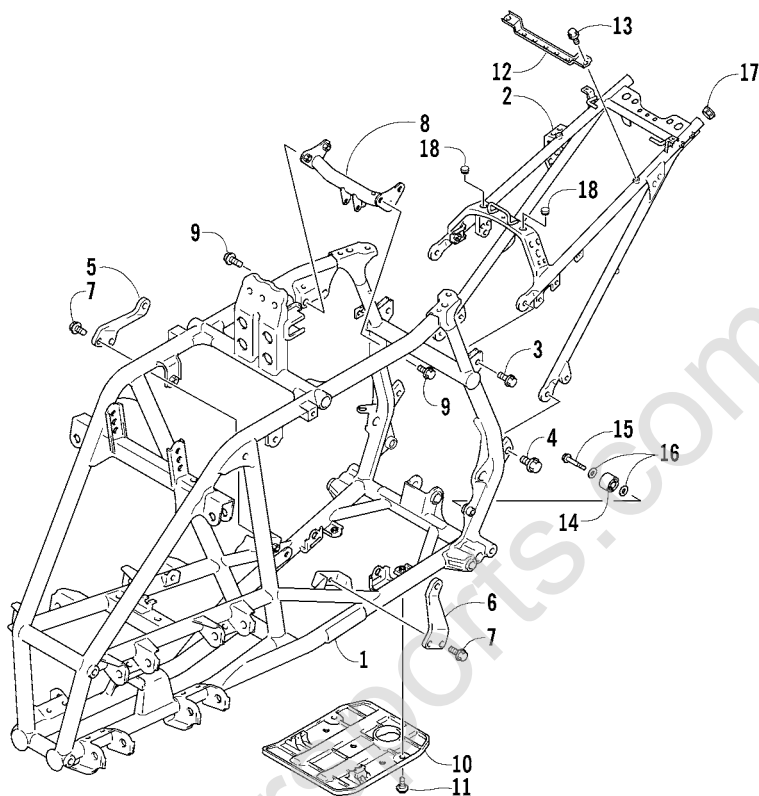

## INDICATOR LIGHT ASSEMBLY

0739-232

Ref.	Part No.	Qty.	Description	Ref.	Part No.	Qty.	Description
1	3420-008	1	Light, Indicator - Assembly (inc. 2-7)	5	3420-006	1	● Lens, Reverse - Red
2	3409-034	3	● Socket	6	3420-007	1	● Lens, Water Temperature - Red
3	3409-039	3	● Ring	7	3420-009	3	● Bulb, Indicator Light
4	3420-005	1	● Lens, Neutral - Green				

## FRAME ASSEMBLY

0739-234

Ref.	Part No.	Qty.	Description	Ref.	Part No.	Qty.	Description
1	3406-004	1	Frame - Gray	10	3406-006	1	Protector, Engine
2	3406-005	1	Rail, Seat - Silver	11	3423-653	2	Bolt
3	3423-633	2	Bolt	12	3406-104	1	Plate, Battery
4	3423-638	2	Bolt	13	3004-377	2	Bolt
5	3406-105	1	Plate, Mounting - Engine - Right	14	3446-381	1	Roller, Chain Control
6	3406-106	1	Plate, Mounting - Engine - Left	15	3423-631	1	Bolt
7	3006-544	4	Bolt	16	3423-696	2	Washer
8	3406-107	1	Plate, Mounting - Engine - Upper	17	3406-013	2	Cap, Seat Rail
9	3004-630	4	Bolt	18	3406-016	2	Cushion, Seat Mount - Front