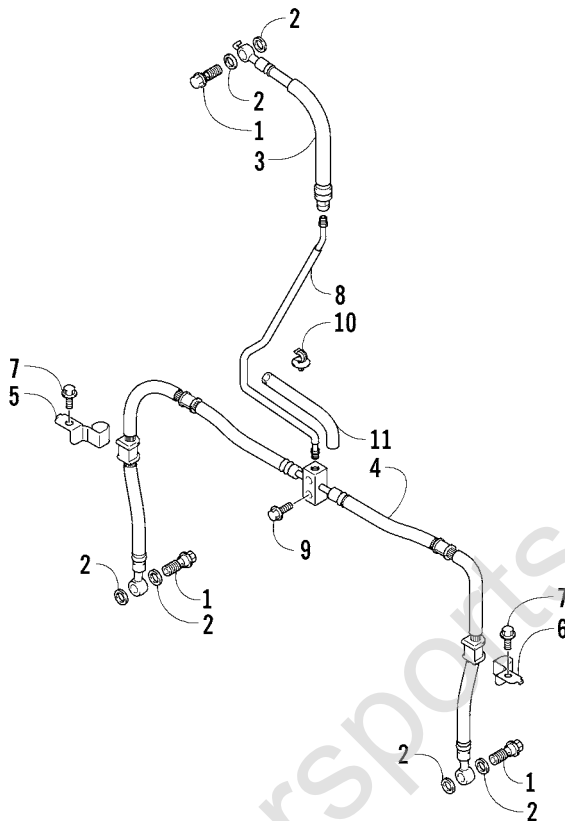

FRONT BRAKE HOSE ASSEMBLY

0739-249

Ref.	Part No.	Qty.	Description	Ref.	Part No.	Qty.	Description
1	3423-719	3	Bolt	7	3004-339	2	Bolt
2	3006-112	6	Washer	8	3406-155	1	Brakeline, Front
3	3406-153	1	Hose, Front Brake - No. 1	9	3423-112	1	Bolt
4	3406-154	1	Hose, Front Brake - No. 2	10	3423-728	1	Clamp, Front Brakeline
5	3423-754	1	Clamp, Hose No. 2 - Right	11	3406-119	1	Cover, Front Brakeline
6	3423-755	1	Clamp, Hose No. 2 - Left