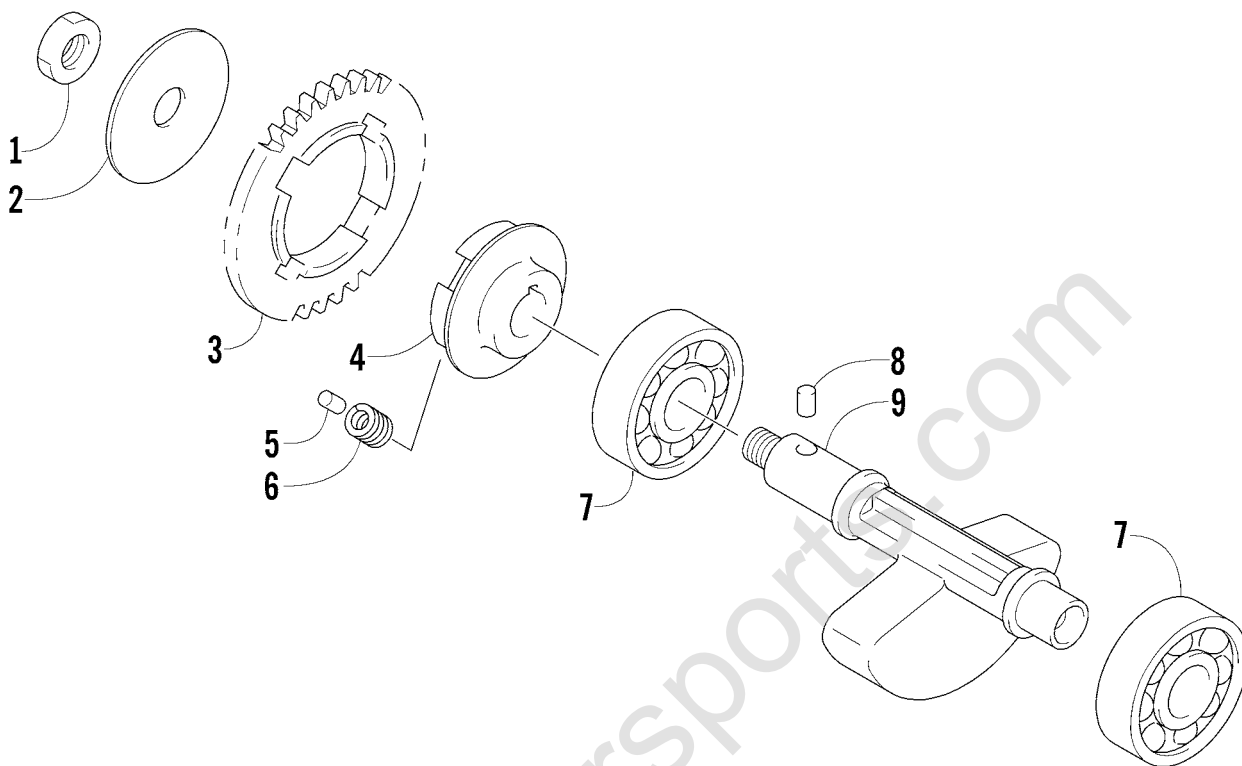

CRANK BALANCER ASSEMBLY

0739-185

Ref.	Part No.	Qty.	Description	Ref.	Part No.	Qty.	Description
1	3423-666	1	Nut	6	3402-090	4	Spring, Driven Gear
2	3423-698	1	Washer	7	3402-900	2	Bearing
3	3406-137	1	Gear, Driven	8	3423-047	1	Pin, Inner Driven Gear Race
4	3406-138	1	Race, Driven Gear - Inner	9	3402-925	1	Balancer, Crank
5	3423-106	2	Pin, Driven Gear