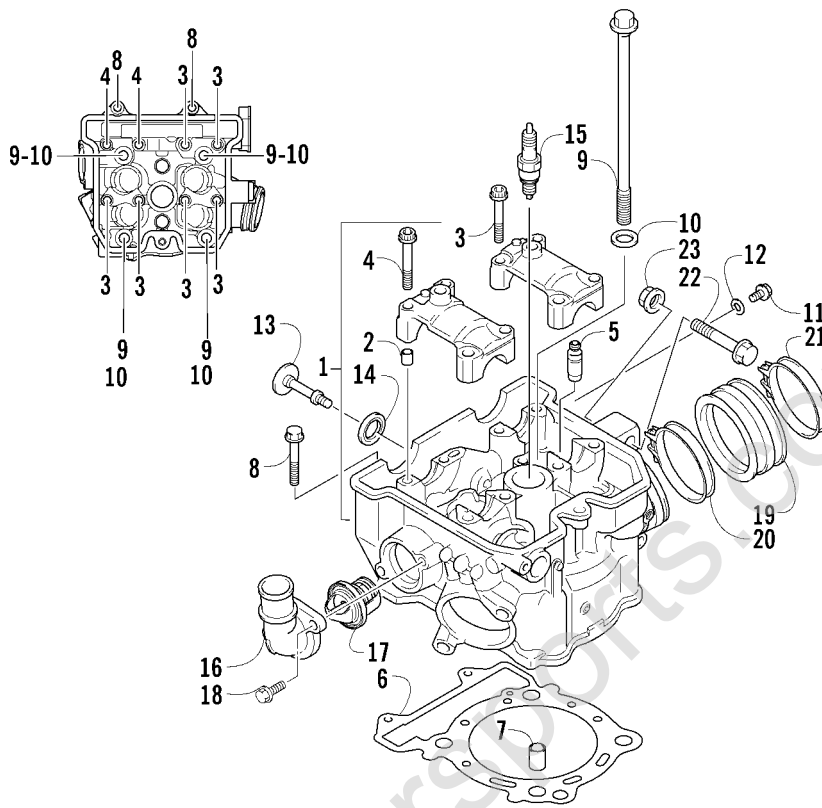

## SEAT ASSEMBLY

(Complete Seat Assembly p/n 1506-300)

0740-389

Ref.	Part No.	Qty.	Description	Ref.	Part No.	Qty.	Description
1	1506-297	1	Cover, Seat	5	0406-877	3	● Bumper, Seat
2	1506-298	1	Foam, Seat	6	0624-528	AR	Staple - 5/16 in.
3	1506-359	1	Latch, Seat	7	0624-094	AR	Staple - 1/4 in.
4	1506-299	1	Base, Seat (inc. 5)				

## CYLINDER HEAD COVER

0739-186

Ref.	Part No.	Qty.	Description	Ref.	Part No.	Qty.	Description
1	3423-646	2	Bolt	4	3423-560	1	Cushion
2	3423-680	2	Washer	5	3403-016	1	Cover, Cylinder Head
3	3423-647	1	Bolt	6	3402-843	1	Gasket

## CYLINDER HEAD ASSEMBLY

0739-184

Ref.	Part No.	Qty.	Description	Ref.	Part No.	Qty.	Description
1	3402-839	1	Head, Cylinder - Assembly (inc. 2-4)	13	3423-558	1	Bolt
2	3423-043	4	● Pin	14	3423-559	1	Washer
3	3423-611	6	● Bolt	15	0217-708	1	Spark Plug (NGK CR7E)
4	3423-764	2	● Bolt	16	3413-024	1	Cover, Thermostat
5	3402-840	4	Guide, Valve	17	3413-025	1	Thermostat
6	3402-841	1	Gasket, Cylinder Head	18	3423-328	2	Bolt
7	3423-088	2	Pin, Dowel	19	3470-030	1	Pipe, Intake
8	3423-429	2	Bolt	20	3402-235	1	Clamp, Intake Pipe
9	3423-637	4	Bolt	21	3402-916	1	Clamp, Intake Pipe
10	3423-675	4	Washer	22	3423-635	1	Bolt
11	3004-339	1	Plug, Oil Gallery	23	3423-457	1	Nut
12	3003-290	1	Gasket				

## CRANKSHAFT ASSEMBLY

0739-207

Ref.	Part No.	Qty.	Description	Ref.	Part No.	Qty.	Description
1	3502-029	1	Crankshaft Assembly (inc. 2-6)	12	3004-552	1	Screw
2	3502-012	1	● Rod, Connecting	13	3502-030	1	Sprocket, Cam Chain Drive
3	3502-014	1	● Pin	14	3406-140	1	Gear, Primary Drive
4	3406-139	1	● Bearing	15	3423-253	1	Nut
5	3402-922	1	● Crankshaft - Right	16	3423-684	1	Washer
6	3402-923	1	● Crankshaft - Left	17	3006-890	1	Key, Gear
7	3402-926	1	Gear, Balancer Drive	18	3402-846	1	Piston
8	3423-047	1	Pin	19	3502-011	1	Ring Set, Piston
9	3402-904	2	Bearing	20	3402-847	1	Pin, Piston
10	3402-910	1	Seal, Oil - Right	21	3003-439	2	Circlip
11	3402-952	1	Retainer, Oil Seal - Right				