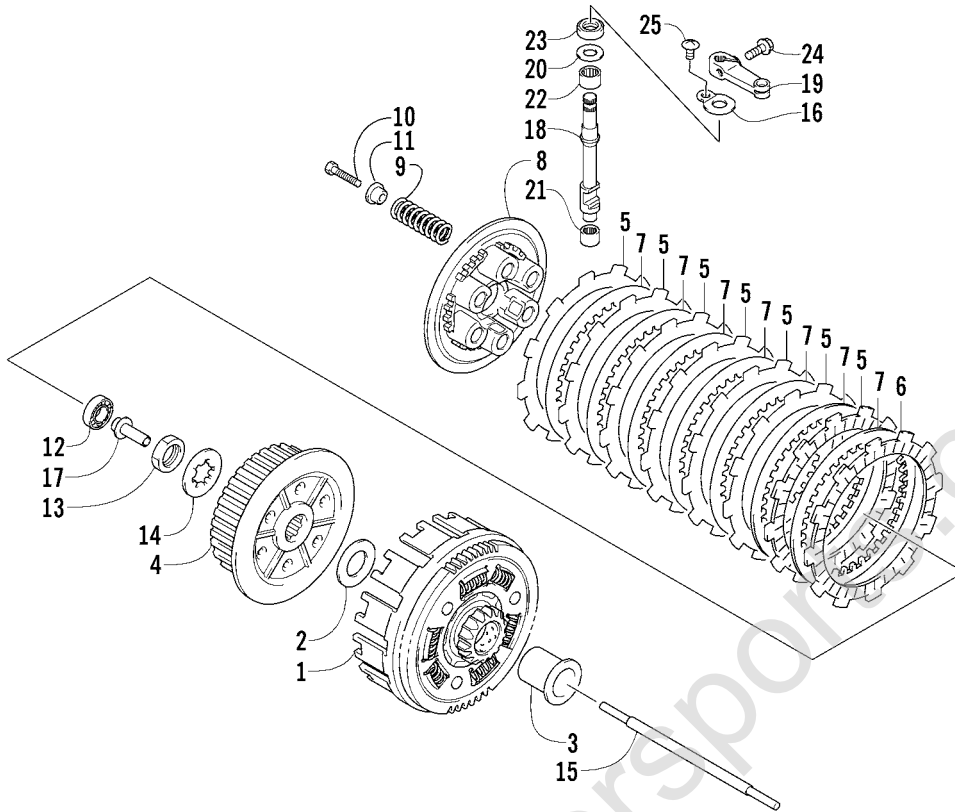

## CLUTCH ASSEMBLY

0739-225

Ref.	Part No.	Qty.	Description	Ref.	Part No.	Qty.	Description
1	3402-939	1	Gear, Primary Driven	14	3423-688	1	Washer, Lock
2	3423-619	1	Washer	15	3446-394	1	Rod, Clutch Push
3	3402-940	1	Spacer, Primary Driven Gear	16	3402-941	1	Retainer, Clutch Release Oil Seal
4	3446-392	1	Hub, Sleeve	17	3446-395	1	Pin, Clutch Release
5	3446-359	7	Plate, Drive - No. 1	18	3446-396	1	Camshaft, Clutch Release
6	3446-360	1	Plate, Drive - No. 2	19	3446-361	1	Arm, Clutch Release
7	3446-007	7	Plate, Driven	20	3423-765	1	Washer, Clutch Release
8	3446-393	1	Disc, Pressure	21	3402-972	1	Bearing, Clutch Release - Lower
9	3423-577	6	Spring	22	3402-973	1	Bearing, Clutch Release - Upper
10	3004-484	6	Bolt	23	3402-974	1	Seal, Clutch Release Arm
11	3423-578	6	Washer	24	3423-328	1	Bolt, Clutch Release Arm
12	3402-043	1	Bearing, Pressure Disc	25	3402-890	1	Stopper, Clutch Release Camshaft
13	3423-254	1	Nut				