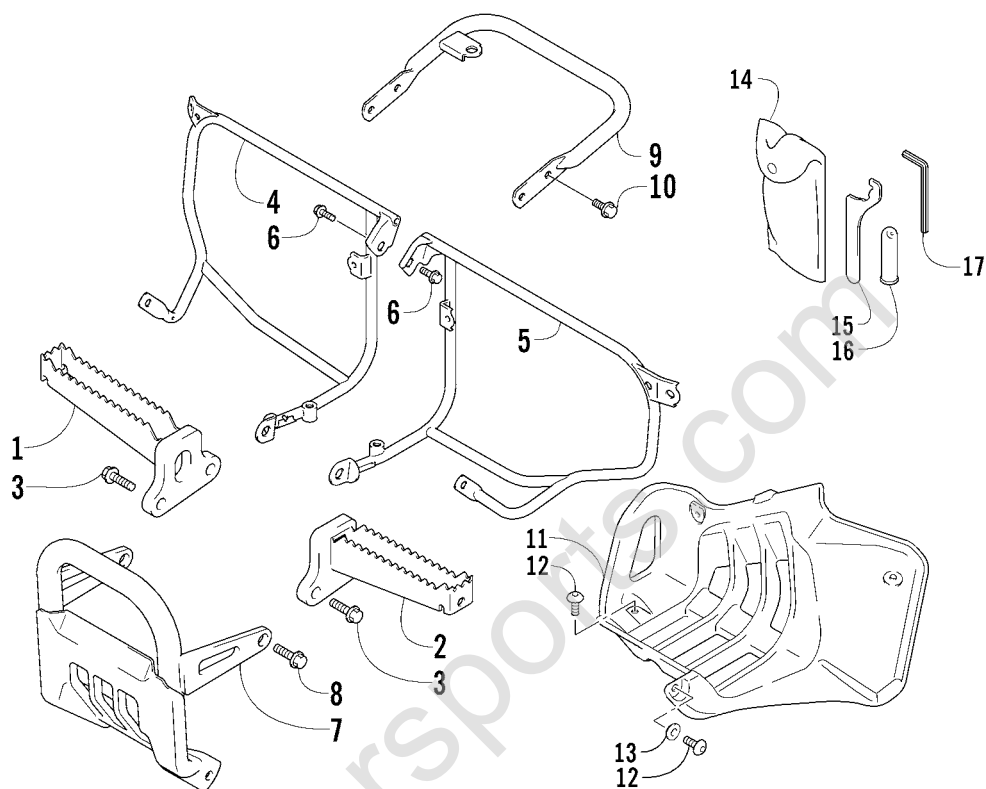

FOOTREST ASSEMBLY

0739-239

Ref.	Part No.	Qty.	Description	Ref.	Part No.	Qty.	Description
1	3406-009	1	Footrest - Right	10	3006-544	4	Bolt
2	3406-010	1	Footrest - Left	11	3406-070	1	Guard, Foot - Right - Black
3	3423-636	4	Bolt		3406-071	1	Guard, Foot - Left - Black
4	3406-011	1	Support, Mudguard - Right	12	3423-661	8	Bolt
5	3406-012	1	Support, Mudguard - Left	13	3423-690	8	Washer
6	3423-633	2	Bolt	14	3436-017	1	Kit, Tool
7	3406-148	1	Grip, Front	15	3436-019	1	Wrench, Spanner
8	3004-630	4	Bolt	16	3436-020	1	Gauge, Air Pressure
9	3406-149	1	Grip, Rear	17	3436-018	1	Wrench, Hex