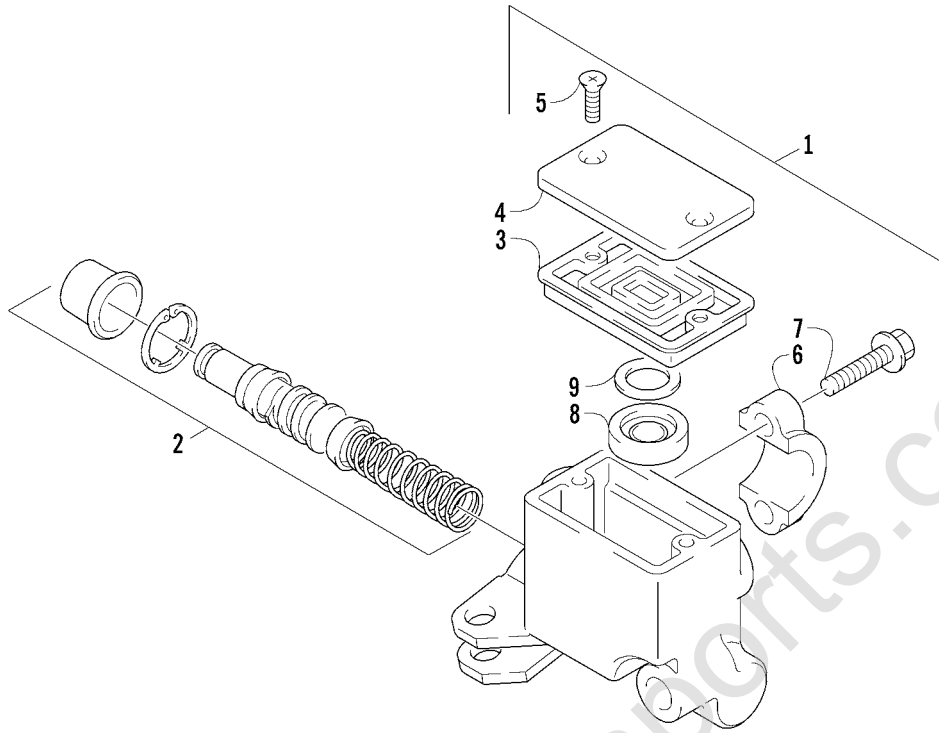

FRONT MASTER CYLINDER ASSEMBLY

0739-250

Ref.	Part No.	Qty.	Description	Ref.	Part No.	Qty.	Description
1	3406-046	1	Master Cylinder Assembly (inc. 2-9)	6	3406-049	1	● Holder
2	3406-045	1	● Piston Set	7	3423-585	2	● Bolt
3	3406-048	1	● Diaphragm	8	3406-120	1	● Separator
4	3406-088	1	● Cap	9	3406-121	1	● Plate
5	3423-598	2	● Screw, Cap