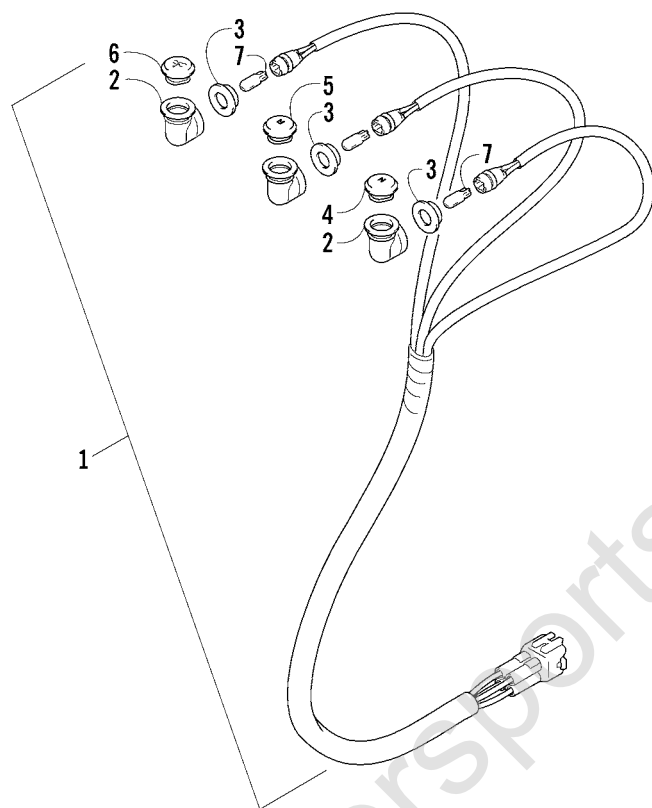

INDICATOR LIGHT ASSEMBLY

0739-232

Ref.	Part No.	Qty.	Description	Ref.	Part No.	Qty.	Description
1	3420-008	1	Light, Indicator - Assembly (inc. 2-7)	5	3420-006	1	● Lens, Reverse - Red
2	3409-034	3	● Socket	6	3420-007	1	● Lens, Water Temperature - Red
3	3409-039	3	● Ring	7	3420-009	3	● Bulb, Indicator Light
4	3420-005	1	● Lens, Neutral - Green