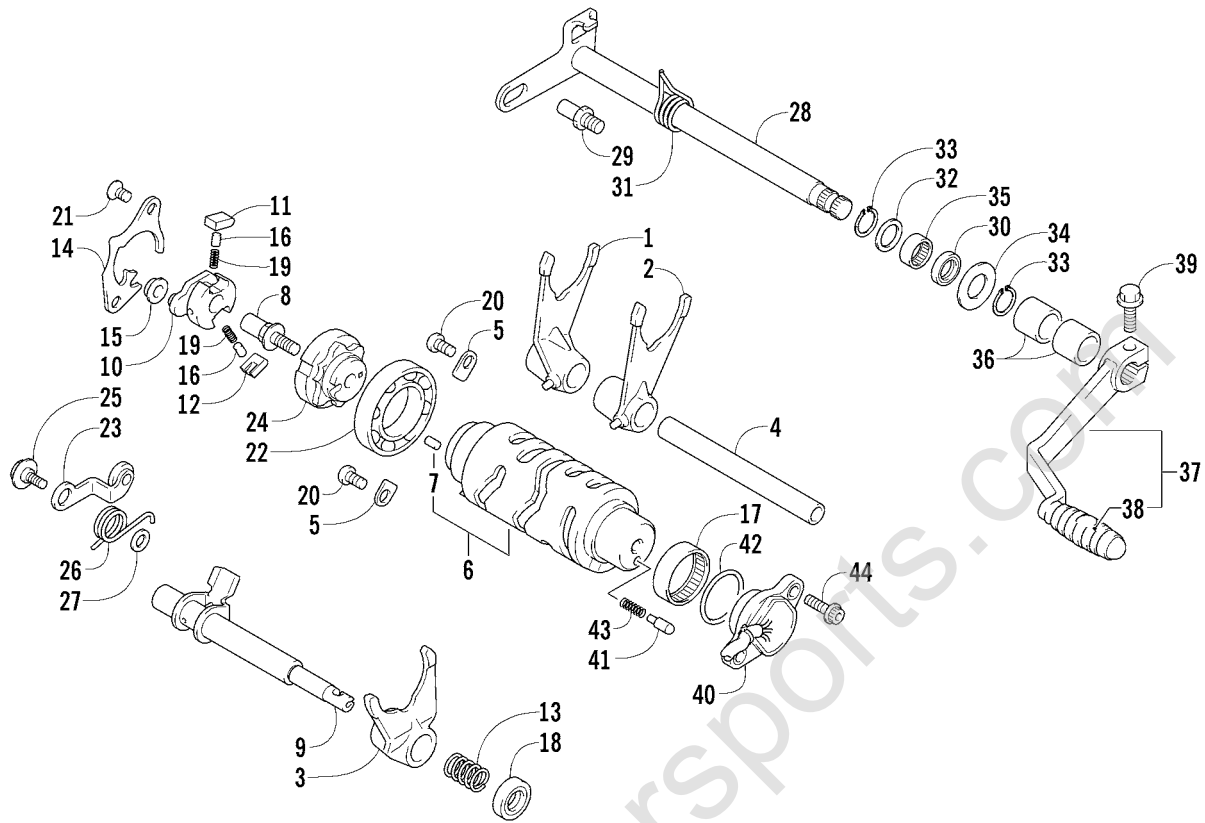

GEAR SHIFTING ASSEMBLY

0739-227

Ref.	Part No.	Qty.	Description	Ref.	Part No.	Qty.	Description
1	3446-397	1	Fork, Gear Shift - No. 1	23	3402-956	1	Stopper, Shift Cam
2	3446-398	1	Fork, Gear Shift - No. 2	24	3402-957	1	Plate, Shift Cam Stopper
3	3446-399	1	Fork, Gear Shift - No. 3	25	3423-652	1	Bolt, Cam Stopper Arm
4	3402-958	1	Shaft, Gear Fork - No. 1	26	3446-374	1	Spring, Shift Cam
5	3446-031	2	Retainer, Shift Cam Bearing	27	3423-615	1	Washer, Shift Cam
6	3402-953	1	Cam, Gear Shift (inc. 7)	28	3402-959	1	Shaft, Gear Shift
7	3423-114	1	● Pin, Shift Cam	29	3402-960	1	Stopper, Gear Shift Arm
8	3446-369	1	Pin, Shift	30	3402-068	1	Seal, Oil - Gear Shift Shaft
9	3446-370	1	Shaft, Reverse Lock	31	3446-390	1	Spring, Gear Shift Shaft Return
10	3402-954	1	Shifter, Gear Shift Cam	32	3423-700	1	Washer, Gear Shaft
11	3446-371	1	Pawl, Gear Shift - No. 1	33	3423-546	2	Circlip, Gear Shaft
12	3446-372	1	Pawl, Gear Shift - No. 2	34	3423-678	1	Washer
13	3446-373	1	Spring, Reverse Lock	35	3402-385	1	Bearing
14	3402-955	1	Lifter, Gear Shift Pawl	36	3423-695	2	Spacer
15	3402-132	1	Roller, Gear Cam Shifter	37	3446-418	1	Lever, Gear Shift (inc. 38)
16	3423-708	2	Pin, Shift Pawl	38	3446-376	1	● Rubber, Gear Shift Lever
17	3402-907	1	Bearing, Shift Cam - Left	39	3004-341	1	Bolt, Gear Shift Lever
18	3402-911	1	Seal, Reverse Lock	40	3509-006	1	Base Assembly
19	3446-389	2	Spring, Shift Pawl Return	41	3423-044	2	Contact
20	3423-435	2	Screw, Shift Cam Bearing	42	3423-273	1	O-Ring
21	3423-018	2	Screw, Shift Pawl Lifter	43	3402-087	2	Spring
22	3402-186	1	Bearing, Shift Cam - Right	44	3423-418	2	Bolt