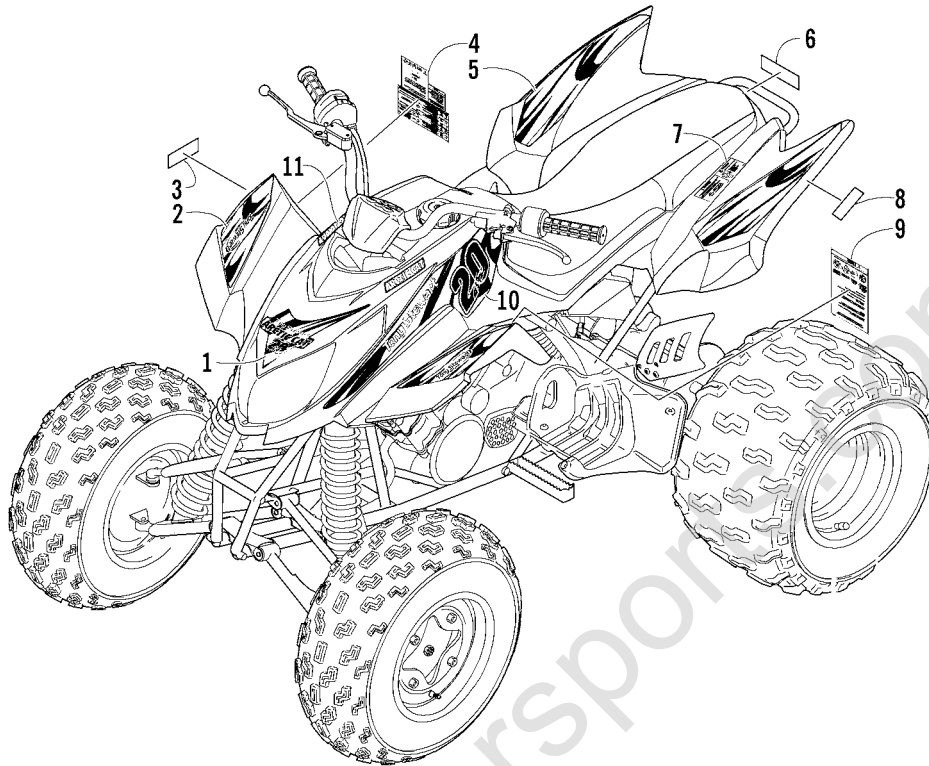

DECALS (Tony Stewart Edition)

0740-689

Ref.	Part No.	Qty.	Description	Ref.	Part No.	Qty.	Description
1	<u>1411-175</u>	1	Decal, Graphic - Front	6	0411-762	1	Decal, "Arctic Cat"
2	<u>1411-166</u>	1	Decal, Graphic - Front Fender - Right	7	0411-696	1	Decal, Warning - Tire Pressure/Passenger
	<u>1411-167</u>	1	Decal, Graphic - Front Fender - Left	8	0411-746	1	Reflector, Rear - Red - Right
3	0411-744	1	Reflector, Front - Amber - Right		0411-747	1	Reflector, Rear - Red - Left
	0411-745	1	Reflector, Front - Amber - Left	9	0411-218	1	Decal, Warning - General
4	0411-759	1	Decal, Warning - Pre-Ride	10	<u>1411-170</u>	1	Decal, Graphic - Side - Right
5	<u>1411-168</u>	1	Decal, Graphic - Rear Fender - Right		<u>1411-171</u>	1	Decal, Graphic - Side - Left
	<u>1411-169</u>	1	Decal, Graphic - Rear Fender - Left	11	<u>1411-172</u>	2	Decal, Graphic - Tank - Upper