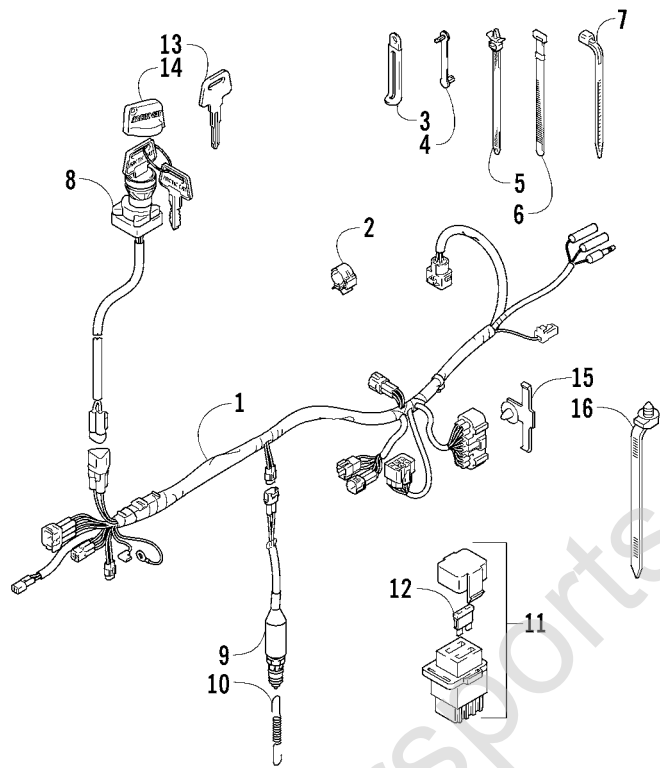

## MAGNETO ASSEMBLY

0739-229

Ref.	Part No.	Qty.	Description	Ref.	Part No.	Qty.	Description
1	3409-026	1	Stator Assembly	5	3003-307	3	Bolt
2	3430-060	1	Rotor Assembly	6	3423-742	1	Nut
3	3430-061	1	Clamp, Magneto Lead	7	3004-540	1	Key
4	3005-564	3	Bolt				

## ELECTRICAL ASSEMBLY

0740-399

Ref.	Part No.	Qty.	Description	Ref.	Part No.	Qty.	Description
1	3409-025	1	Relay, Starter (inc. 2-3)	8	3530-027	1	Coil, Ignition
2	3409-038	1	● Cover, Starter Relay	9	3004-377	1	Bolt
3	3530-044	1	● Fuse - 20 Amp	10	3409-029	1	Cap, Spark Plug
4	3423-020	2	Bolt, Starter Motor	11	3409-030	1	Seal, Spark Plug Cap
5	3409-027	1	Rectifier	12	3430-009	1	Seal, High Tension Lead
6	0693-982	2	Bolt	13	3409-031	1	Cover, Spark Plug Cap
7	3409-043	1	CDI				

## BATTERY ASSEMBLY

0739-231

Ref.	Part No.	Qty.	Description	Ref.	Part No.	Qty.	Description
1	3445-034	1	Battery	6	3445-039	1	Cable, Starter Motor/Starter Relay (inc. 7)
2	3406-003	2	Protector	7	3545-018	1	● Cap, Terminal
3	3445-036	2	Protector	8	3445-040	1	Cable, Battery/Starter Relay (inc. 9)
4	3445-037	2	Protector	9	3545-019	1	● Cap, Terminal
5	3445-035	1	Protector, Battery	10	3445-041	1	Cable, Battery/Ground

## INDICATOR LIGHT ASSEMBLY

0739-232

Ref.	Part No.	Qty.	Description	Ref.	Part No.	Qty.	Description
1	3420-008	1	Light, Indicator - Assembly (inc. 2-7)	5	3420-006	1	● Lens, Reverse - Red
2	3409-034	3	● Socket	6	3420-007	1	● Lens, Water Temperature - Red
3	3409-039	3	● Ring	7	3420-009	3	● Bulb, Indicator Light
4	3420-005	1	● Lens, Neutral - Green				