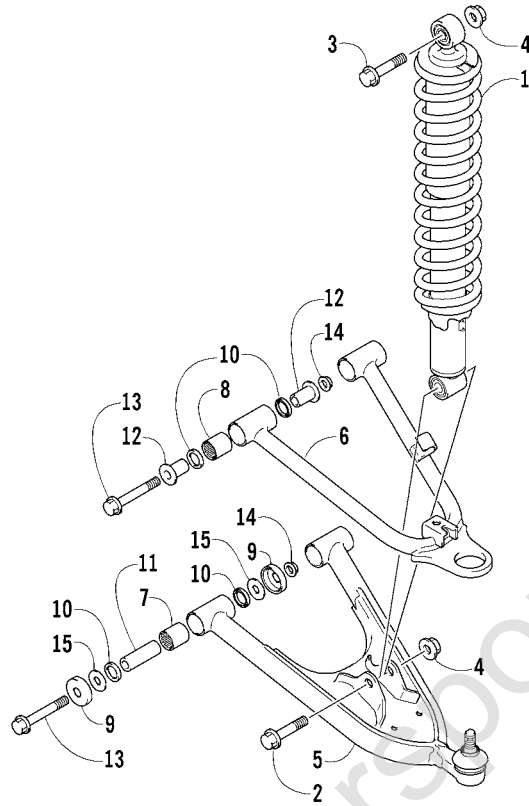

FRONT SUSPENSION ASSEMBLY

0739-246

Ref.	Part No.	Qty.	Description	Ref.	Part No.	Qty.	Description
1	<u>3405-051</u>	2	Shock Assembly - Front - Silver	8	3406-094	4	Bearing
2	3423-641	2	Bolt	9	3405-020	8	Seal, Dust - Lower A-Arm
3	3423-640	2	Bolt	10	3406-101	16	Seal, Dust - Inner
4	3423-457	4	Nut	11	3406-112	4	Spacer
5	<u>3405-052</u>	1	A-Arm - Lower Right	12	3406-111	8	Spacer
	<u>3405-053</u>	1	A-Arm - Lower Left	13	3423-634	8	Bolt
6	<u>3405-054</u>	1	A-Arm - Upper Right	14	3423-457	8	Nut
	<u>3405-055</u>	1	A-Arm - Upper Left	15	3423-617	8	Washer
7	3406-093	4	Bearing