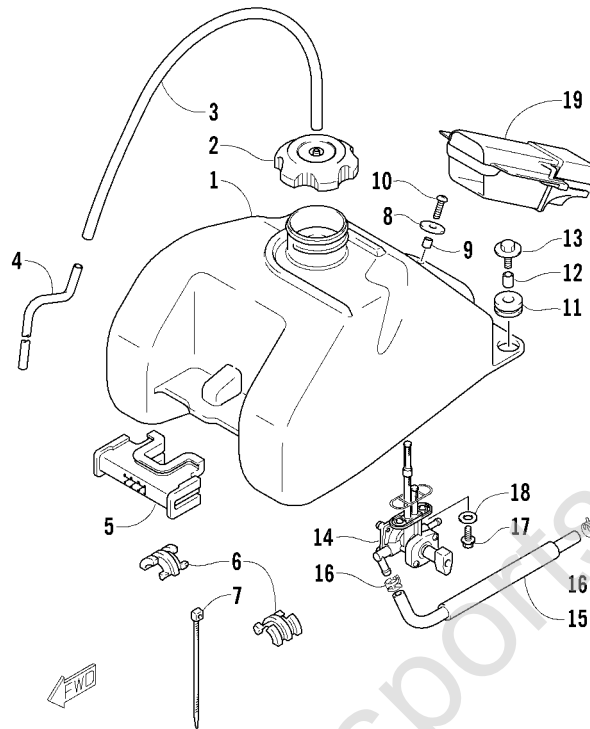

GAS TANK ASSEMBLY

0739-240

Ref.	Part No.	Qty.	Description	Ref.	Part No.	Qty.	Description
1	3570-005	1	Tank, Gas	11	3423-743	2	Cushion, Rear
2	3470-018	1	Cap, Gas Tank	12	3423-693	2	Spacer
3	3470-022	1	Hose, Breather	13	3423-655	2	Bolt
4	3470-033	1	Hose, Breather	14	3470-019	1	Valve, Shut-Off - Assembly
5	3406-109	1	Cushion, Front	15	3470-020	1	Hose, Gasline
6	3406-110	2	Cushion, Side	16	3423-722	2	Clamp, Hose
7	3003-787	2	Clamp	17	3423-328	2	Bolt
8	3423-673	1	Washer, Seat Hook	18	3006-599	2	Gasket
9	3423-691	1	Spacer	19	3470-029	1	Cover, Air Cleaner Inlet Duct
10	3423-096	1	Screw