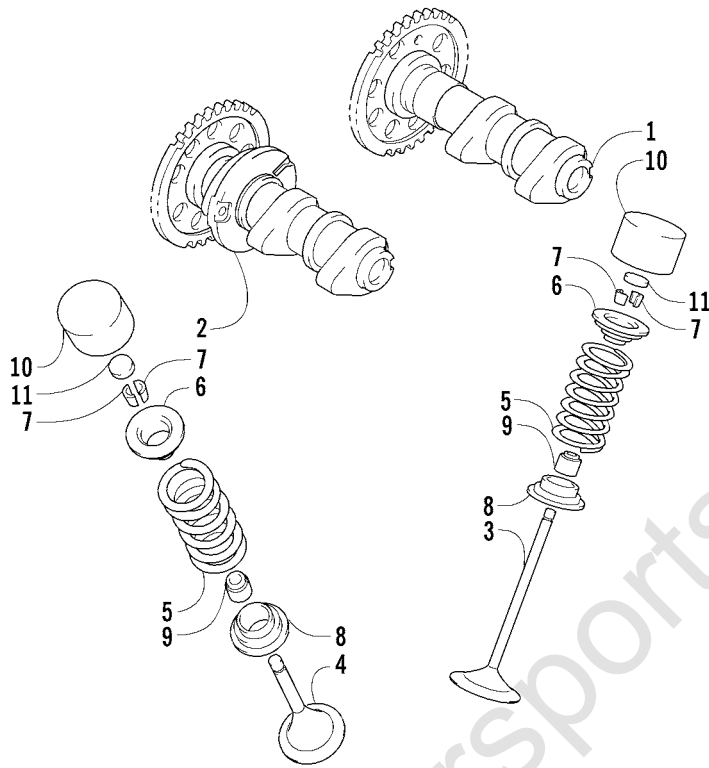

## CRANKSHAFT ASSEMBLY

0739-207

Ref.	Part No.	Qty.	Description	Ref.	Part No.	Qty.	Description
1	3502-029	1	Crankshaft Assembly (inc. 2-6)	12	3004-552	1	Screw
2	3502-012	1	● Rod, Connecting	13	3502-030	1	Sprocket, Cam Chain Drive
3	3502-014	1	● Pin	14	3406-140	1	Gear, Primary Drive
4	3406-139	1	● Bearing	15	3423-253	1	Nut
5	3402-922	1	● Crankshaft - Right	16	3423-684	1	Washer
6	3402-923	1	● Crankshaft - Left	17	3006-890	1	Key, Gear
7	3402-926	1	Gear, Balancer Drive	18	3402-846	1	Piston
8	3423-047	1	Pin	19	3502-011	1	Ring Set, Piston
9	3402-904	2	Bearing	20	3402-847	1	Pin, Piston
10	3402-910	1	Seal, Oil - Right	21	3003-439	2	Circlip
11	3402-952	1	Retainer, Oil Seal - Right				

## STARTER CLUTCH ASSEMBLY

0739-181

Ref.	Part No.	Qty.	Description	Ref.	Part No.	Qty.	Description
1	3402-924	1	Gear, Starter Idle - No. 1	6	3402-125	2	Bushing
2	3423-699	2	Washer	7	3423-616	2	Washer
3	3423-358	1	Circlip	8	3445-031	1	Clutch, Starter (inc. 9)
4	3423-738	1	Pin	9	3402-222	1	● Bearing
5	3445-032	1	Limiter, Starter Idle Gear	10	3423-614	6	Bolt

## CRANK BALANCER ASSEMBLY

0739-185

Ref.	Part No.	Qty.	Description	Ref.	Part No.	Qty.	Description
1	3423-666	1	Nut	6	3402-090	4	Spring, Driven Gear
2	3423-698	1	Washer	7	3402-900	2	Bearing
3	3406-137	1	Gear, Driven	8	3423-047	1	Pin, Inner Driven Gear Race
4	3406-138	1	Race, Driven Gear - Inner	9	3402-925	1	Balancer, Crank
5	3423-106	2	Pin, Driven Gear				

## CAM CHAIN ASSEMBLY

0739-210

Ref.	Part No.	Qty.	Description	Ref.	Part No.	Qty.	Description
1	3502-032	1	Chain, Camshaft Drive	8	3402-850	1	● Gasket
2	3402-848	1	Guide, Cam Chain - No. 1	9	3402-933	1	● Plug
3	3402-930	1	Guide, Cam Chain - No. 2	10	3402-932	1	● Spring
4	3402-849	1	Tensioner, Cam Chain	11	3402-137	1	Gasket, Adjuster
5	3423-561	1	Bolt	12	3004-475	2	Bolt
6	3423-142	1	Washer	13	3402-929	1	Retainer, Cam Chain Guide No.1
7	3502-019	1	Adjuster, Tensioner - Assembly (inc. 8-10)	14	3423-018	1	Screw