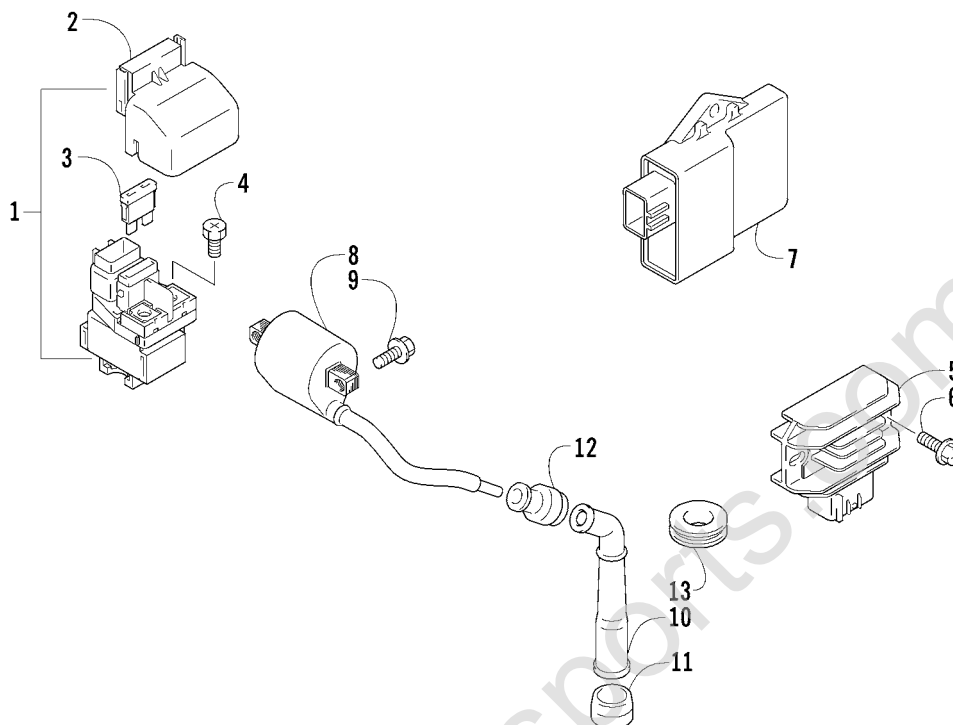

ELECTRICAL ASSEMBLY

0740-399

Ref.	Part No.	Qty.	Description	Ref.	Part No.	Qty.	Description
1	3409-025	1	Relay, Starter (inc. 2-3)	8	3530-027	1	Coil, Ignition
2	3409-038	1	● Cover, Starter Relay	9	3004-377	1	Bolt
3	3530-044	1	● Fuse - 20 Amp	10	3409-029	1	Cap, Spark Plug
4	3423-020	2	Bolt, Starter Motor	11	3409-030	1	Seal, Spark Plug Cap
5	3409-027	1	Rectifier	12	3430-009	1	Seal, High Tension Lead
6	0693-982	2	Bolt	13	3409-031	1	Cover, Spark Plug Cap
7	3409-043	1	CDI