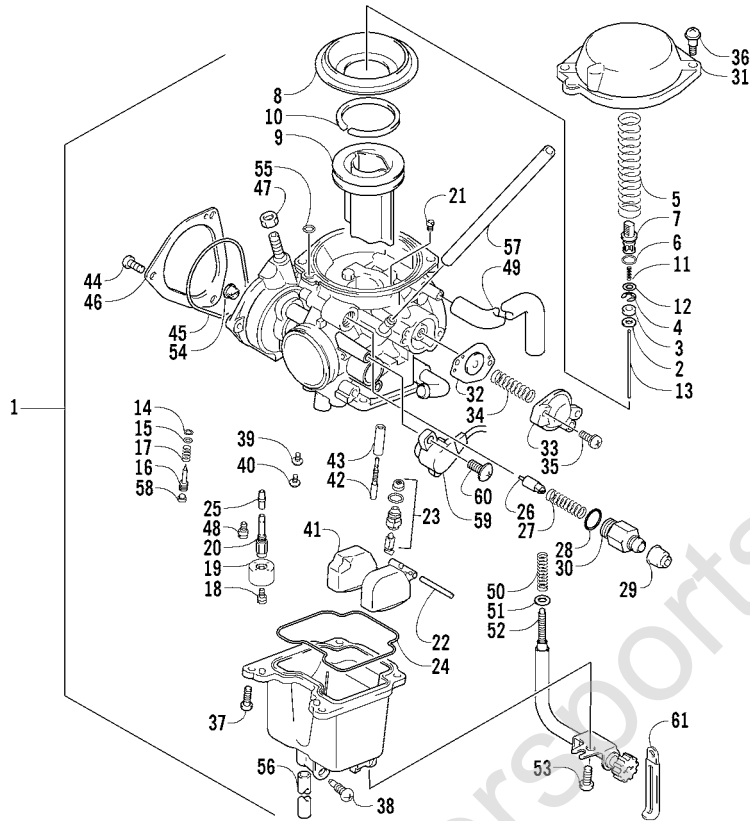

## CAMSHAFT/VALVE ASSEMBLY

0739-208

Ref.	Part No.	Qty.	Description	Ref.	Part No.	Qty.	Description
1	3502-015	1	Camshaft, Intake	3402-860	AR	1	Shim, Tappet - 2.70 mm
2	3502-031	1	Camshaft, Exhaust	3402-861	AR	1	Shim, Tappet - 2.75 mm
3	3402-877	2	Valve, Intake	3402-862	AR	1	Shim, Tappet - 2.80 mm
4	3402-878	2	Valve, Exhaust	3402-863	AR	1	Shim, Tappet - 2.85 mm
5	3402-726	4	Spring, Valve	3402-864	AR	1	Shim, Tappet - 2.90 mm
6	3402-934	4	Retainer, Spring	3402-865	AR	1	Shim, Tappet - 2.95 mm
7	3402-879	8	Cotter, Valve	3402-866	AR	1	Shim, Tappet - 3.00 mm
8	3402-880	4	Seat, Spring	3402-867	AR	1	Shim, Tappet - 3.05 mm
9	3402-078	4	Seal, Oil	3402-868	AR	1	Shim, Tappet - 3.10 mm
10	3402-851	4	Tappet	3402-869	AR	1	Shim, Tappet - 3.15 mm
11	3402-852	AR	Shim, Tappet - 2.30 mm	3402-870	AR	1	Shim, Tappet - 3.20 mm
	3402-853	AR	Shim, Tappet - 2.35 mm	3402-871	AR	1	Shim, Tappet - 3.25 mm
	3402-854	AR	Shim, Tappet - 2.40 mm	3402-872	AR	1	Shim, Tappet - 3.30 mm
	3402-855	AR	Shim, Tappet - 2.45 mm	3402-873	AR	1	Shim, Tappet - 3.35 mm
	3402-856	AR	Shim, Tappet - 2.50 mm	3402-874	AR	1	Shim, Tappet - 3.40 mm
	3402-857	AR	Shim, Tappet - 2.55 mm	3402-875	AR	1	Shim, Tappet - 3.45 mm
	3402-858	AR	Shim, Tappet - 2.60 mm	3402-876	AR	1	Shim, Tappet - 3.50 mm
	3402-859	AR	Shim, Tappet - 2.65 mm				

## CAM CHAIN ASSEMBLY

0739-210

Ref.	Part No.	Qty.	Description	Ref.	Part No.	Qty.	Description
1	3502-032	1	Chain, Camshaft Drive	8	3402-850	1	● Gasket
2	3402-848	1	Guide, Cam Chain - No. 1	9	3402-933	1	● Plug
3	3402-930	1	Guide, Cam Chain - No. 2	10	3402-932	1	● Spring
4	3402-849	1	Tensioner, Cam Chain	11	3402-137	1	Gasket, Adjuster
5	3423-561	1	Bolt	12	3004-475	2	Bolt
6	3423-142	1	Washer	13	3402-929	1	Retainer, Cam Chain Guide No.1
7	3502-019	1	Adjuster, Tensioner - Assembly (inc. 8-10)	14	3423-018	1	Screw