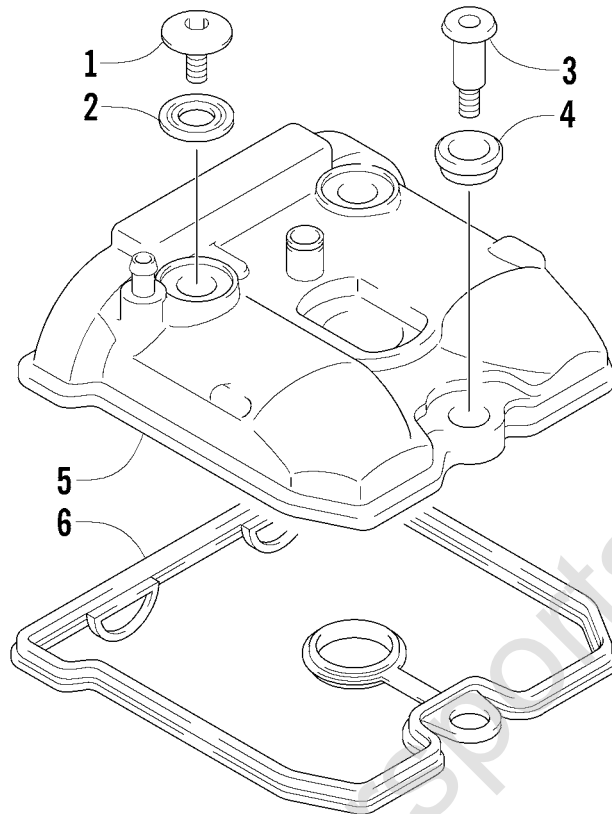

## DECALS (Tony Stewart Edition)

0740-689

Ref.	Part No.	Qty.	Description	Ref.	Part No.	Qty.	Description
1	<u>1411-175</u>	1	Decal, Graphic - Front	6	0411-762	1	Decal, "Arctic Cat"
2	<u>1411-166</u>	1	Decal, Graphic - Front Fender - Right	7	0411-696	1	Decal, Warning - Tire Pressure/Passenger
	<u>1411-167</u>	1	Decal, Graphic - Front Fender - Left	8	0411-746	1	Reflector, Rear - Red - Right
3	0411-744	1	Reflector, Front - Amber - Right		0411-747	1	Reflector, Rear - Red - Left
	0411-745	1	Reflector, Front - Amber - Left	9	0411-218	1	Decal, Warning - General
4	0411-759	1	Decal, Warning - Pre-Ride	10	<u>1411-170</u>	1	Decal, Graphic - Side - Right
5	<u>1411-168</u>	1	Decal, Graphic - Rear Fender - Right		<u>1411-171</u>	1	Decal, Graphic - Side - Left
	<u>1411-169</u>	1	Decal, Graphic - Rear Fender - Left	11	<u>1411-172</u>	2	Decal, Graphic - Tank - Upper

## SEAT ASSEMBLY

(Complete Seat Assembly p/n 1506-300)

0740-389

Ref.	Part No.	Qty.	Description	Ref.	Part No.	Qty.	Description
1	1506-297	1	Cover, Seat	5	0406-877	3	● Bumper, Seat
2	1506-298	1	Foam, Seat	6	0624-528	AR	Staple - 5/16 in.
3	1506-359	1	Latch, Seat	7	0624-094	AR	Staple - 1/4 in.
4	1506-299	1	Base, Seat (inc. 5)				

## CYLINDER HEAD ASSEMBLY

0739-184

Ref.	Part No.	Qty.	Description	Ref.	Part No.	Qty.	Description
1	3402-839	1	Head, Cylinder - Assembly (inc. 2-4)	13	3423-558	1	Bolt
2	3423-043	4	● Pin	14	3423-559	1	Washer
3	3423-611	6	● Bolt	15	0217-708	1	Spark Plug (NGK CR7E)
4	3423-764	2	● Bolt	16	3413-024	1	Cover, Thermostat
5	3402-840	4	Guide, Valve	17	3413-025	1	Thermostat
6	3402-841	1	Gasket, Cylinder Head	18	3423-328	2	Bolt
7	3423-088	2	Pin, Dowel	19	3470-030	1	Pipe, Intake
8	3423-429	2	Bolt	20	3402-235	1	Clamp, Intake Pipe
9	3423-637	4	Bolt	21	3402-916	1	Clamp, Intake Pipe
10	3423-675	4	Washer	22	3423-635	1	Bolt
11	3004-339	1	Plug, Oil Gallery	23	3423-457	1	Nut
12	3003-290	1	Gasket				