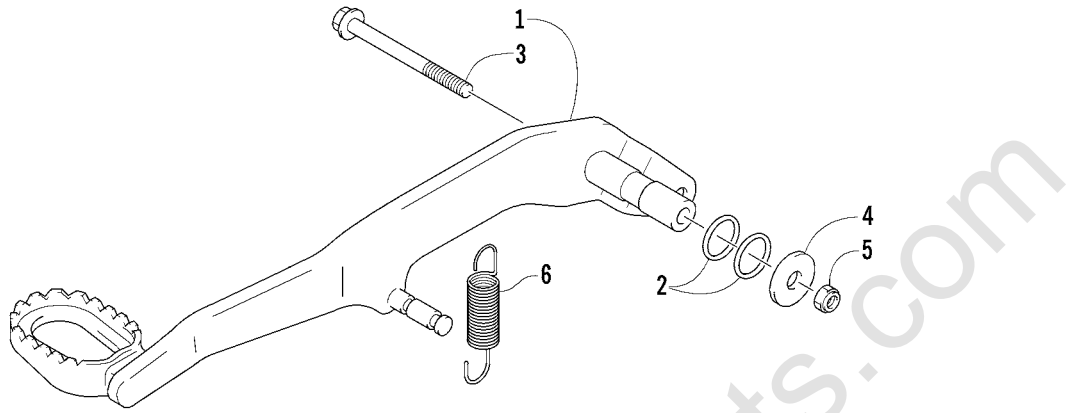

REAR BRAKE PEDAL ASSEMBLY

0739-238

Ref.	Part No.	Qty.	Description	Ref.	Part No.	Qty.	Description
1	3406-007	1	Pedal, Brake	4	3423-674	1	Washer
2	3423-712	2	O-Ring	5	3423-623	1	Nut
3	3423-601	1	Bolt	6	3502-024	1	Spring, Return