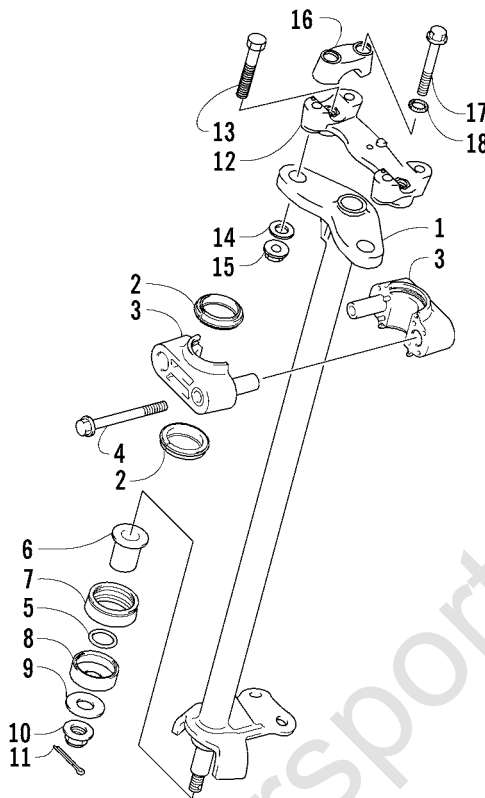

## CONTROLS

0739-243

Ref.	Part No.	Qty.	Description	Ref.	Part No.	Qty.	Description
1	3405-037	2	Grip, Handlebar	20	3446-419	1	Lever, Clutch - Assembly (inc. 21-37)
2	3405-042	1	Case, Throttle (inc. 3-9)	21	3409-041	1	● Switch, Clutch
3	3405-035	1	● Cap	22	3402-964	1	● Lever
4	3423-582	1	● Gasket	23	3423-751	1	● Bolt, Pivot
5	3423-581	3	● Screw	24	3423-746	1	● Washer
6	3405-036	1	● Holder	25	3423-623	2	● Nut
7	3423-580	2	● Bolt	26	3502-025	1	● Holder
8	3004-853	1	● Nut	27	3004-507	2	● Bolt
9	1691-018	1	● Screw	28	3402-963	2	● Nut, Adjuster
10	3402-886	1	Lever, Front Brake	29	3423-749	2	● Bolt, Adjuster
11	3423-583	1	Bolt, Pivot	30	3402-968	1	● Lock, Parking Brake
12	3423-748	1	Nut	31	3423-745	1	● Bolt, Parking Brake Lock
13	3409-037	1	Switch, Stop (inc. 14)	32	3423-747	1	● Washer
14	3423-750	1	● Screw	33	3402-965	1	● Spacer
15	3509-010	1	Switch, Control - Assembly (inc. 16-19)	34	3402-966	1	● Spring, Return
16	3409-009	1	● Lever, Choke	35	3402-967	1	● Knob, Parking Brake Lock
17	3409-010	1	● Cover, Choke	36	3423-753	1	● Screw, Parking Brake Lock Knob
18	3423-196	1	● Screw	37	3423-752	1	● Washer
19	3423-197	1	● Screw	38	3406-019	1	Cover, Clutch Lever

## TIE ROD ASSEMBLY

0740-391

Ref.	Part No.	Qty.	Description	Ref.	Part No.	Qty.	Description
1	3405-009	2	Tie Rod	8	3423-620	4	Nut
2	3405-043	1	Knuckle, Steering - Right	9	3423-664	2	Nut, Tie Rod - Left
	3405-044	1	Knuckle, Steering - Left	10	3423-607	4	Pin, Cotter
3	3423-681	4	Washer, Rod End Lock	11	3004-417	4	Washer
4	3405-045	2	End, Knuckle - Upper	12	3423-681	4	Washer, Wave
5	3405-007	2	Ball Joint - Right	13	3423-620	4	Nut
6	3405-008	2	Ball Joint - Left	14	3423-607	4	Pin, Cotter
7	3423-665	2	Nut, Tie Rod - Right	15	3423-193	2	Circlip