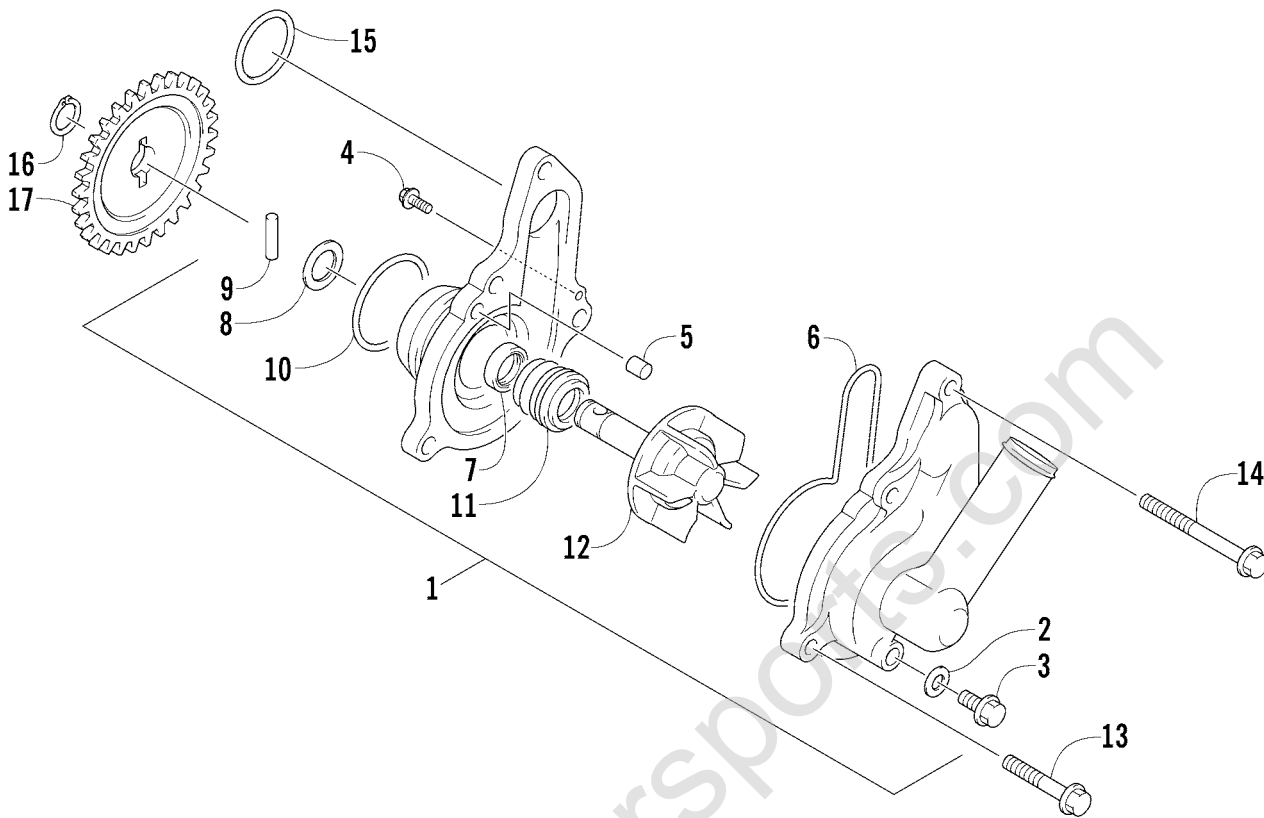

WATER PUMP ASSEMBLY

0740-401

Ref.	Part No.	Qty.	Description	Ref.	Part No.	Qty.	Description
1	3413-036	1	Pump, Water (inc. 2-12)	10	3406-144	1	● O-Ring
2	3406-141	1	● Gasket	11	3005-909	1	● Seal, Water Pump Shaft
3	3423-769	3	● Bolt	12	3413-037	1	● Impeller/Shaft
4	3423-770	2	● Screw	13	3423-629	3	Bolt
5	3423-771	1	● Pin	14	3423-630	1	Bolt
6	3406-142	1	● O-Ring	15	3004-521	1	O-Ring
7	3406-143	1	● Seal, Oil	16	3423-184	1	Circlip
8	3423-772	1	● Washer	17	3413-021	1	Gear, Water Pump Driven
9	3423-773	1	● Pin