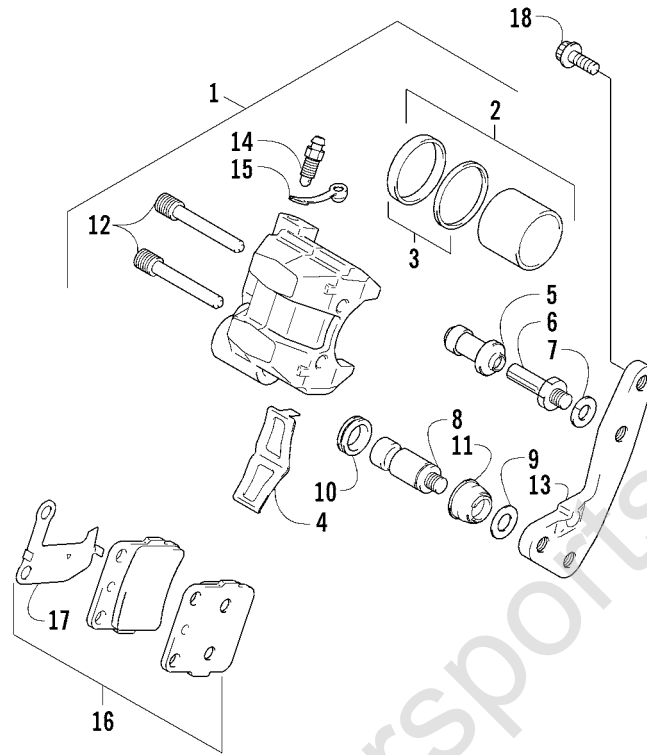

## FRONT WHEEL ASSEMBLY

0739-247

Ref.	Part No.	Qty.	Description	Ref.	Part No.	Qty.	Description
1	3405-021	2	Hub, Wheel - Gray	11	3423-608	2	Pin, Cotter
2	3402-893	2	Bearing, Wheel Hub - Inner	12	3402-895	2	Spacer, Front Axle
3	3402-899	2	Bearing, Wheel Hub - Outer	13	3402-896	2	Spacer, Front Axle
4	3402-914	2	Seal, Dust - Inner	14	3406-028	2	Disc, Brake
5	3402-913	2	Seal, Dust - Outer	15	3423-649	6	Bolt, Brake Disc
6	3405-023	2	Spacer, Wheel Hub Bearing	16	3406-152	2	Cover, Brake Disc
7	3406-151	2	Rim, Front Wheel	17	3423-455	6	Bolt
8	3423-783	8	Nut	18	3406-017	2	Tire
9	3003-156	2	Washer	19	3406-008	2	Valve Assembly
10	3423-622	2	Nut, Wheel Hub	20	3405-022	2	Plate, Wheel Hub