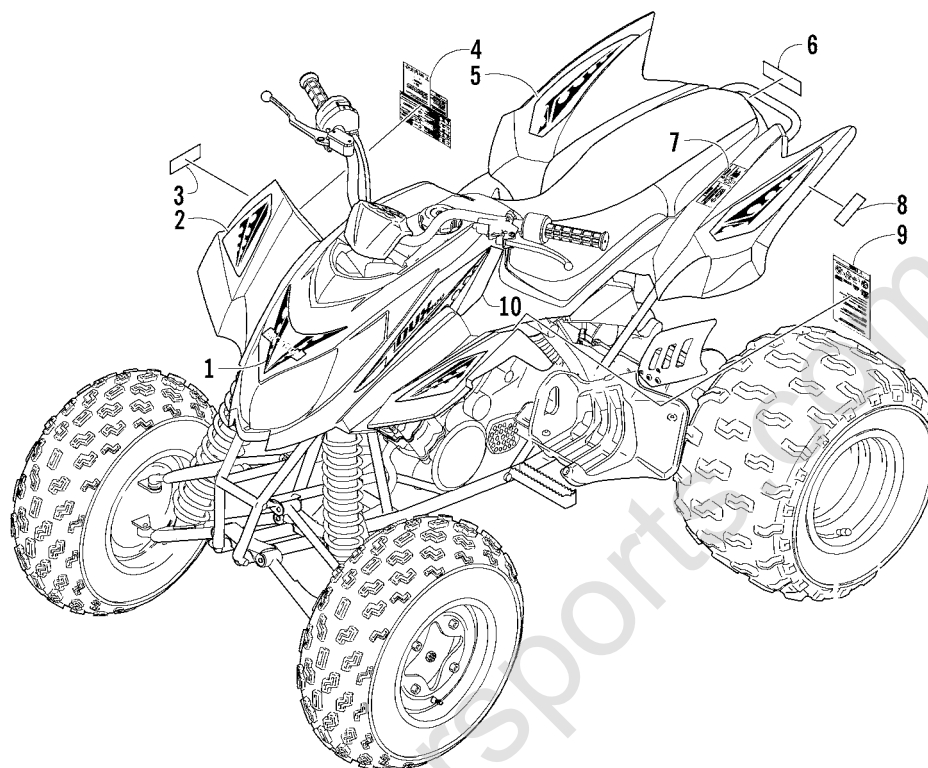

DECALS

0740-383

Ref.	Part No.	Qty.	Description	Ref.	Part No.	Qty.	Description
1	<u>1411-003</u>	1	Decal, Graphic - Front	6	0411-762	1	Decal, "Arctic Cat"
	<u>1411-013</u>	1	Decal, Graphic - Front (Black-Red)	7	0411-696	1	Decal, Warning - Tire Pressure/Passenger
	<u>1411-012</u>	1	Decal, Graphic - Front (Black-Cat Green)	8	0411-746	1	Reflector, Rear - Red - Right
2	<u>0411-996</u>	1	Decal, Graphic - Front Fender - Right		0411-747	1	Reflector, Rear - Red - Left
	<u>0411-997</u>	1	Decal, Graphic - Front Fender - Left	9	0411-218	1	Decal, Warning - General
	<u>1411-006</u>	1	Decal, Graphic - Front Fender - Right (Black-Cat Green)	10	<u>0411-998</u>	1	Decal, Graphic - Side - Right
	<u>1411-007</u>	1	Decal, Graphic - Front Fender - Left (Black-Cat Green)		<u>0411-999</u>	1	Decal, Graphic - Side - Left
3	0411-744	1	Reflector, Front - Amber - Right		<u>1411-010</u>	1	Decal, Graphic - Side - Right (Black-Red)
	0411-745	1	Reflector, Front - Amber - Left		<u>1411-011</u>	1	Decal, Graphic - Side - Left (Black-Red)
4	0411-759	1	Decal, Warning - Pre-Ride		<u>1411-008</u>	1	Decal, Graphic - Side - Right (Black-Cat Green)
5	<u>0411-994</u>	1	Decal, Graphic - Rear Fender - Right		<u>1411-009</u>	1	Decal, Graphic - Side - Left (Black-Cat Green)
	<u>0411-995</u>	1	Decal, Graphic - Rear Fender - Left				
	<u>1411-004</u>	1	Decal, Graphic - Rear Fender - Right (Black-Cat Green)				
	<u>1411-005</u>	1	Decal, Graphic - Rear Fender - Left (Black-Cat Green)