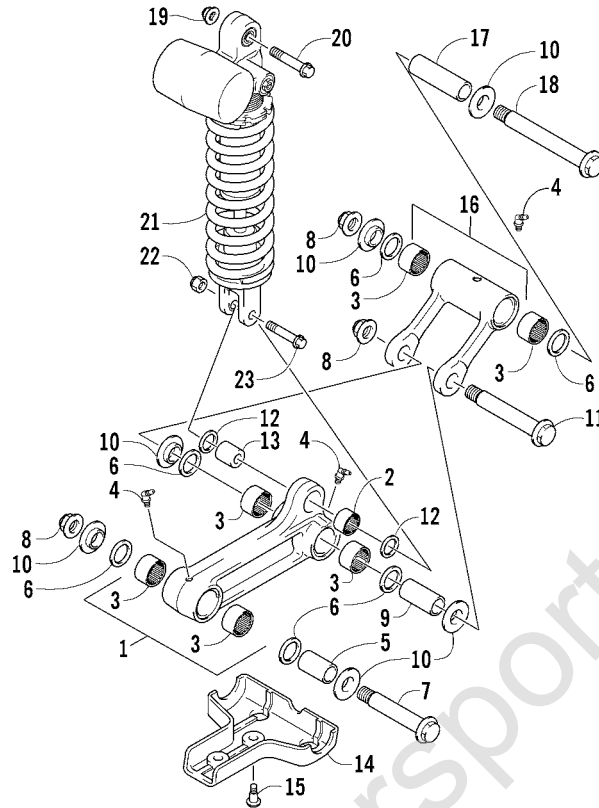

## FRONT WHEEL ASSEMBLY

0739-247

Ref.	Part No.	Qty.	Description	Ref.	Part No.	Qty.	Description
1	3405-021	2	Hub, Wheel - Gray	11	3423-608	2	Pin, Cotter
2	3402-893	2	Bearing, Wheel Hub - Inner	12	3402-895	2	Spacer, Front Axle
3	3402-899	2	Bearing, Wheel Hub - Outer	13	3402-896	2	Spacer, Front Axle
4	3402-914	2	Seal, Dust - Inner	14	3406-028	2	Disc, Brake
5	3402-913	2	Seal, Dust - Outer	15	3423-649	6	Bolt, Brake Disc
6	3405-023	2	Spacer, Wheel Hub Bearing	16	3406-152	2	Cover, Brake Disc
7	3406-151	2	Rim, Front Wheel	17	3423-455	6	Bolt
8	3423-783	8	Nut	18	3406-017	2	Tire
9	3003-156	2	Washer	19	3406-008	2	Valve Assembly
10	3423-622	2	Nut, Wheel Hub	20	3405-022	2	Plate, Wheel Hub

## FRONT MASTER CYLINDER ASSEMBLY

0739-250

Ref.	Part No.	Qty.	Description	Ref.	Part No.	Qty.	Description
1	3406-046	1	Master Cylinder Assembly (inc. 2-9)	6	3406-049	1	● Holder
2	3406-045	1	● Piston Set	7	3423-585	2	● Bolt
3	3406-048	1	● Diaphragm	8	3406-120	1	● Separator
4	3406-088	1	● Cap	9	3406-121	1	● Plate
5	3423-598	2	● Screw, Cap				

## SWING ARM ASSEMBLY

0740-393

Ref.	Part No.	Qty.	Description	Ref.	Part No.	Qty.	Description
1	3406-156	1	Arm, Swing (inc. 2-3)	17	3423-757	1	Nut, Chain Adjuster
2	3406-133	2	● Bearing	18	3423-643	2	Bolt
3	3406-053	2	● Bushing	19	3423-644	2	Bolt
4	3406-102	4	Seal, Bearing	20	3423-677	4	Washer
5	3406-052	2	Spacer	21	3423-586	1	Plate
6	3406-054	2	Cover, Dust	22	3423-587	1	Plate
7	3423-618	2	Washer, Thrust	23	3406-056	1	Guard, Swing Arm - Assembly (inc. 24-27)
8	3406-051	1	Shaft, Pivot	24	3406-057	1	● Guard, Swing Arm
9	3423-785	1	Nut	25	3406-058	1	● Slide, Chain - Swing Arm Guard
10	3423-786	1	Washer	26	3423-671	3	● Washer
11	3406-055	1	Slide, Chain	27	3423-704	3	● Rivet
12	3423-656	3	Bolt	28	3423-756	3	Bolt
13	3446-383	1	Plate, Chain Adjuster	29	3423-648	2	Bolt
14	3423-650	1	Bolt, Chain Adjuster	30	3004-278	2	Washer
15	3423-679	1	Washer, Chain Adjuster Nut	31	3406-123	1	Cap, Swing Arm
16	3423-190	1	Circlip	32	3406-124	1	Boot, Chain Adjuster Bolt