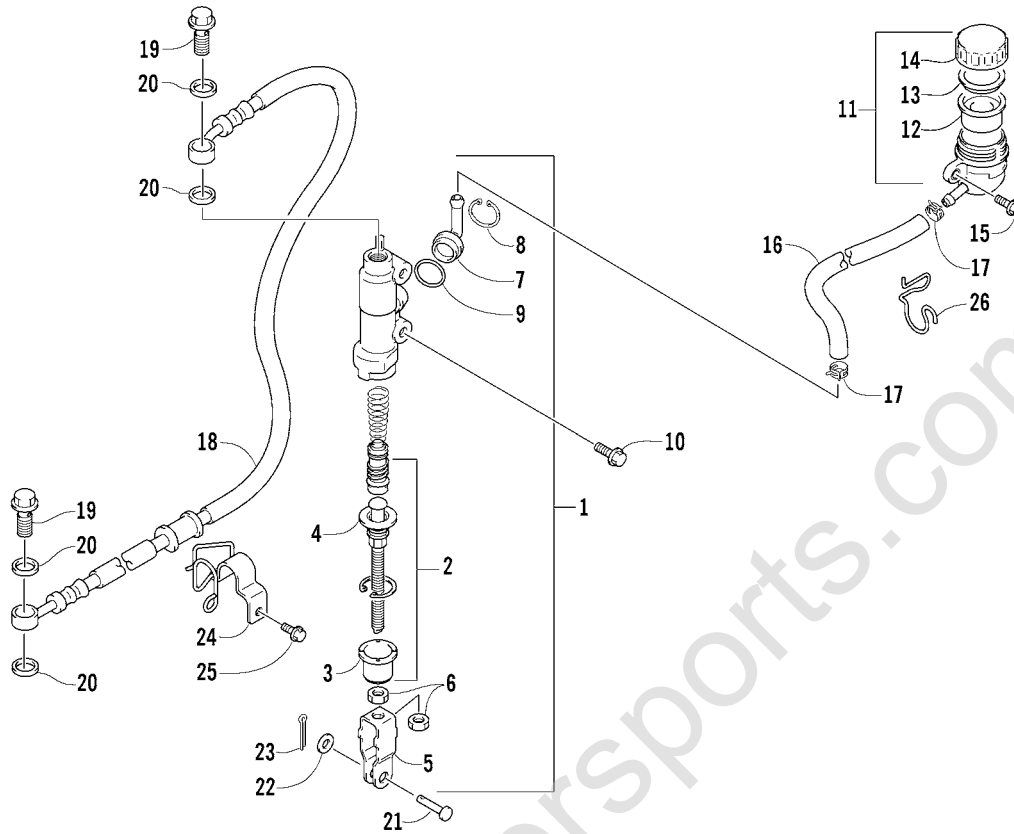

REAR MASTER CYLINDER ASSEMBLY

0739-261

Ref.	Part No.	Qty.	Description	Ref.	Part No.	Qty.	Description
1	3406-083	1	Master Cylinder Assembly (inc. 2-9)	14	3406-087	1	● Cap
2	3406-084	1	● Piston Set (inc. 3)	15	3423-112	1	Bolt
3	3402-887	1	●● Boot	16	3410-015	1	Hose - Reservoir/Master Cylinder
4	3406-089	1	● Rod, Push	17	3004-193	2	Clamp, Hose
5	3402-970	1	● Yoke	18	3402-969	1	Hose, Brake
6	3423-599	2	● Nut	19	3423-719	2	Bolt, Union
7	3406-090	1	● Fitting, Elbow	20	3006-112	4	Washer
8	3423-596	1	● Circlip	21	3423-703	1	Pin
9	3423-597	1	● O-Ring	22	0693-556	1	Washer
10	3423-628	2	Bolt	23	3423-606	1	Pin, Cotter
11	3406-132	1	Reservoir (inc. 12-14)	24	3423-790	1	Clamp, Brake Hose
12	3406-085	1	● Diaphragm	25	3423-600	1	Bolt
13	3406-086	1	● Plate	26	3406-091	1	Guide, Hose