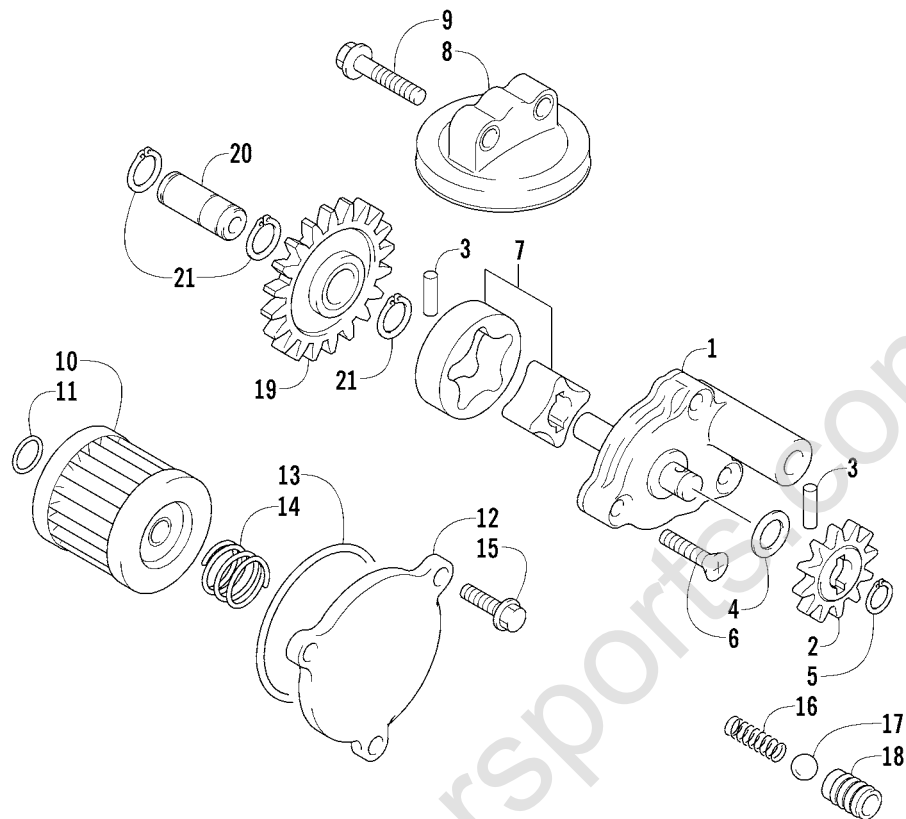

## CAM CHAIN ASSEMBLY

0739-210

Ref.	Part No.	Qty.	Description	Ref.	Part No.	Qty.	Description
1	3502-032	1	Chain, Camshaft Drive	8	3402-850	1	● Gasket
2	3402-848	1	Guide, Cam Chain - No. 1	9	3402-933	1	● Plug
3	3402-930	1	Guide, Cam Chain - No. 2	10	3402-932	1	● Spring
4	3402-849	1	Tensioner, Cam Chain	11	3402-137	1	Gasket, Adjuster
5	3423-561	1	Bolt	12	3004-475	2	Bolt
6	3423-142	1	Washer	13	3402-929	1	Retainer, Cam Chain Guide No.1
7	3502-019	1	Adjuster, Tensioner - Assembly (inc. 8-10)	14	3423-018	1	Screw

## AIR CLEANER ASSEMBLY

0739-212

Ref.	Part No.	Qty.	Description	Ref.	Part No.	Qty.	Description
1	3470-032	1	Cleaner, Air - Assembly (inc. 2-17)	11	3423-726	1	● Clamp, Tube
2	3470-014	1	● Filter	12	3470-017	1	● Trap, Flame
3	3470-015	1	● Holder	13	3470-012	1	● Cap, Air Cleaner (inc. 14)
4	3470-016	1	● Stopper, Holder	14	3470-013	1	● Gasket
5	0693-505	1	● Screw	15	3470-027	1	● Joint, Inlet
6	3470-026	1	● Tube, Outlet	16	3470-028	1	● Duct, Inlet
7	3470-025	1	● Fitting, Elbow	17	3423-503	1	● Clamp
8	3402-334	1	● Plug, Breather	18	3004-377	1	Bolt, Air Cleaner - Right
9	3423-313	2	● Clip	19	3004-507	2	Bolt, Air Cleaner - Left
10	3423-727	1	● Clamp, Tube				

## OIL PUMP ASSEMBLY

0739-215

Ref.	Part No.	Qty.	Description	Ref.	Part No.	Qty.	Description
1	3502-020	1	Pump, Oil - Assembly	12	3402-885	1	Cap, Oil Filter
2	3402-881	1	Gear, Driven	13	3423-277	1	O-Ring
3	3423-046	2	Pin	14	3402-238	1	Spring
4	3423-443	1	Washer	15	3423-328	3	Bolt
5	3423-184	1	Circlip	16	3402-917	1	Spring
6	3004-520	3	Screw	17	3402-891	1	Ball
7	3502-022	1	Rotor Set, Oil Pump	18	3402-883	1	Seat, Oil Check Valve
8	3502-023	1	Strainer, Oil Pump	19	3402-935	1	Gear, Idle - Oil Pump
9	3004-376	2	Bolt	20	3402-936	1	Shaft
10	3470-008	1	Filter, Oil	21	3423-358	2	Circlip
11	3423-270	1	O-Ring				