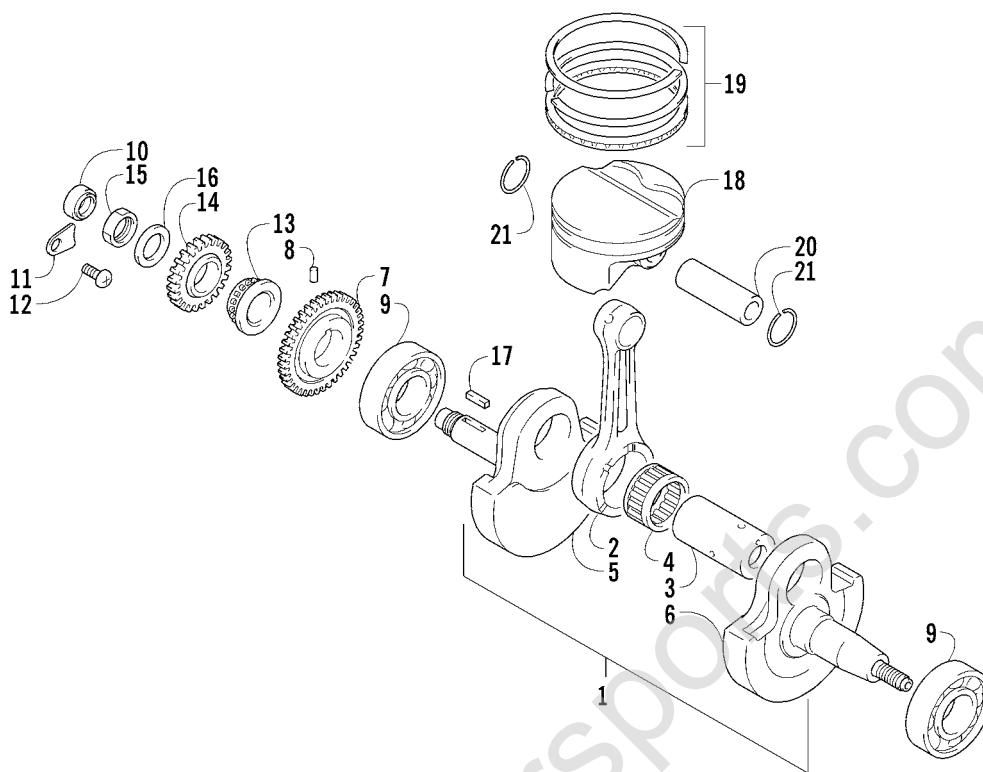

## CYLINDER HEAD ASSEMBLY

0739-184

Ref.	Part No.	Qty.	Description	Ref.	Part No.	Qty.	Description
1	3402-839	1	Head, Cylinder - Assembly (inc. 2-4)	13	3423-558	1	Bolt
2	3423-043	4	● Pin	14	3423-559	1	Washer
3	3423-611	6	● Bolt	15	0217-708	1	Spark Plug (NGK CR7E)
4	3423-764	2	● Bolt	16	3413-024	1	Cover, Thermostat
5	3402-840	4	Guide, Valve	17	3413-025	1	Thermostat
6	3402-841	1	Gasket, Cylinder Head	18	3423-328	2	Bolt
7	3423-088	2	Pin, Dowel	19	3470-030	1	Pipe, Intake
8	3423-429	2	Bolt	20	3402-235	1	Clamp, Intake Pipe
9	3423-637	4	Bolt	21	3402-916	1	Clamp, Intake Pipe
10	3423-675	4	Washer	22	3423-635	1	Bolt
11	3004-339	1	Plug, Oil Gallery	23	3423-457	1	Nut
12	3003-290	1	Gasket				

## CRANKSHAFT ASSEMBLY

0739-207

Ref.	Part No.	Qty.	Description	Ref.	Part No.	Qty.	Description
1	3502-029	1	Crankshaft Assembly (inc. 2-6)	12	3004-552	1	Screw
2	3502-012	1	● Rod, Connecting	13	3502-030	1	Sprocket, Cam Chain Drive
3	3502-014	1	● Pin	14	3406-140	1	Gear, Primary Drive
4	3406-139	1	● Bearing	15	3423-253	1	Nut
5	3402-922	1	● Crankshaft - Right	16	3423-684	1	Washer
6	3402-923	1	● Crankshaft - Left	17	3006-890	1	Key, Gear
7	3402-926	1	Gear, Balancer Drive	18	3402-846	1	Piston
8	3423-047	1	Pin	19	3502-011	1	Ring Set, Piston
9	3402-904	2	Bearing	20	3402-847	1	Pin, Piston
10	3402-910	1	Seal, Oil - Right	21	3003-439	2	Circlip
11	3402-952	1	Retainer, Oil Seal - Right				