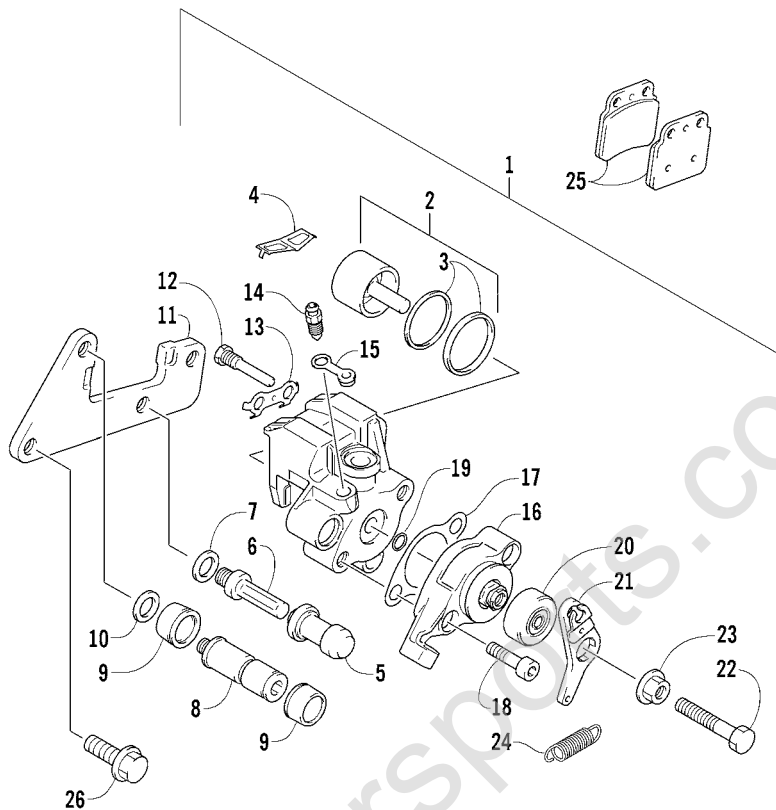

REAR BRAKE ASSEMBLY

0739-255

Ref.	Part No.	Qty.	Description	Ref.	Part No.	Qty.	Description
1	3406-076	1	Caliper Assembly, Rear (inc. 2-24)	14	3406-025	1	● Valve, Bleed
2	3406-078	1	● Piston Set (inc. 3)	15	3406-026	1	● Cap, Bleed Valve
3	3406-077	1	●● Seal Set	16	3406-129	1	● Actuator, Parking Brake
4	3406-036	1	● Spring, Pad	17	3406-080	1	● Gasket
5	3406-043	1	● Boot	18	3423-763	2	● Bolt
6	3423-584	1	● Bolt	19	3423-592	1	● O-Ring
7	3406-035	1	● Washer	20	3406-081	1	● Boot
8	3423-762	1	● Pin	21	3406-130	1	● Arm
9	3406-033	2	● Boot	22	3423-760	1	● Bolt
10	3406-034	1	● Spring	23	3423-593	1	● Nut
11	3406-128	1	● Bracket	24	3423-595	1	● Spring
12	3406-038	2	● Pin	25	3406-075	1	Pad Set
13	3406-039	1	● Washer	26	3423-789	2	Bolt